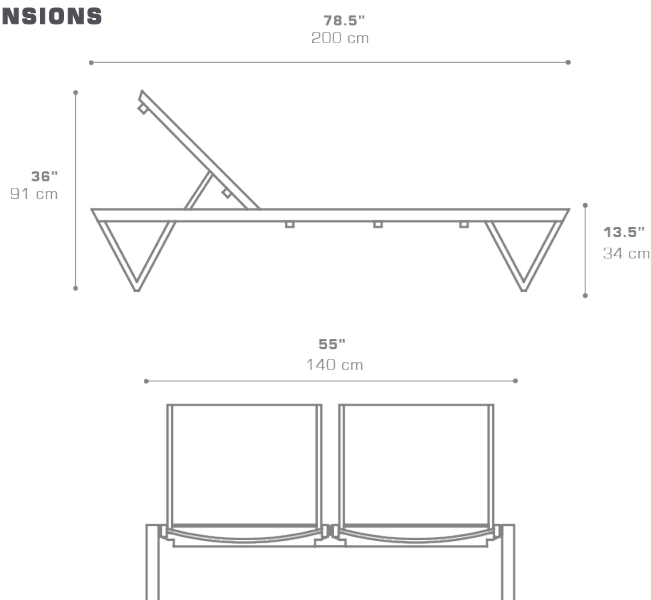

BONDI Sunbed Double (Padded Sling)
BND078

Protective cover available

Suitable for rooftop

Heavier than regular items, suitable for more windy areas

DIMENSIONS

CONFIGURATIONS

FRAME : Powder Coated Aluminum

PADDED SLING : Grade P

Protective Cover :
BND021PC

PACKING DETAILS

NW : 66 lb | 30 kg
GW : 101 lb | 46 kg
VOL : 42 ft³ | 1.18 m³
PU : 1 / Box

DOWNLOAD MATERIALS

[Powder Coating Colors](#)

[Textiles](#)