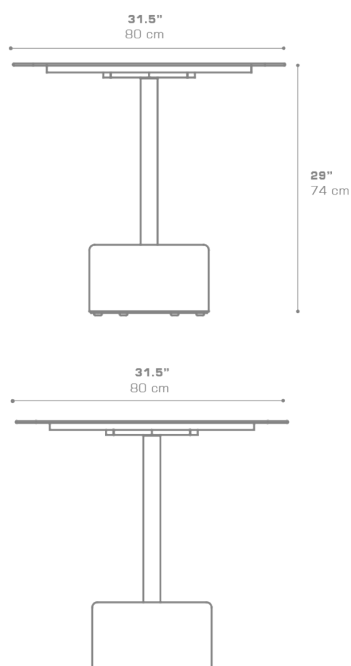

GLYPH Bistro Table Square 31.5" / 80 cm (Alu Top | Teak Base)

GLY107

Protective cover available

Suitable for rooftop

Heavier than regular items, suitable for more windy areas

Assembly

Partially handcrafted, random imperfections are part of the design

Contains recycled parts, random imperfections are part of the design

DIMENSIONS

CONFIGURATIONS

FRAME & TOP : Powder Coated Aluminum Ultra Durable

BASE : Laminated Teak

Protective Cover :
GLY102PC
GLYPC-8 Protective Cover
GLYPH Bistro Table Square 31.5"x31.5" / 80x80
Cm + 3 Chairs

PACKING DETAILS

NW : 62 lb | 28 kg
GW : 82 lb | 37 kg
VOL : 6 ft³ | 0.18 m³
PU : 2 boxes

DOWNLOAD MATERIALS

[Powder Coating Colors](#)
[Teak](#)

3

ADDITIONAL INFORMATION