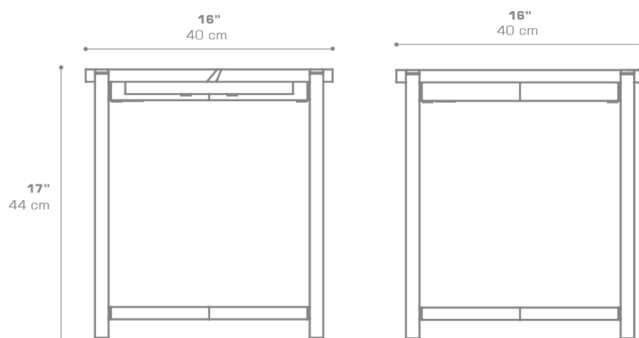

TITAN Side Table 16" / 40 cm (Teak)
TIT05TEAK

Protective cover available

Partially handcrafted, random imperfections are part of the design

Contains recycled parts, random imperfections are part of the design

DIMENSIONS**CONFIGURATIONS**

FRAME : Powder Coated Aluminum
TOP : Recycled Teak

Protective Cover :
TIT05PC

PACKING DETAILS

NW : 9 lb | 4 kg
GW : 16 lb | 7 kg
VOL : 3.5 ft³ | 0.10 m³
PU : 1 / Box

DOWNLOAD MATERIALS