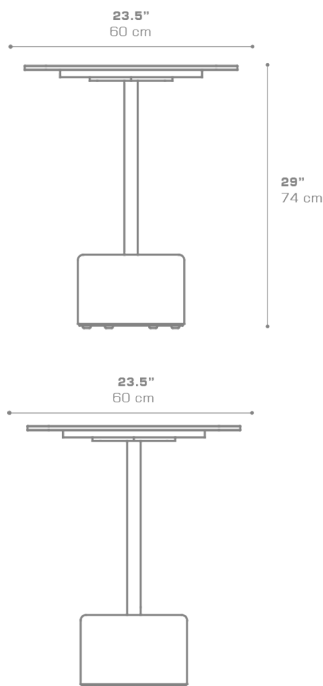

**GLYPH Bistro Table Square 23.5" / 60 cm (HPL Top  
| Teak Base)**  
GLY116

Protective cover available

Suitable for rooftop

Heavier than regular items, suitable for more windy areas

Assembly

Partially handcrafted, random imperfections are part of the design

Contains recycled parts, random imperfections are part of the design

**DIMENSIONS**

**CONFIGURATIONS**

FRAME	: Powder Coated Aluminum Ultra Durable
BASE	: Laminated Teak
TOP	: High Pressure Laminate (HPL)

Protective Cover :  
GLY101PC  
GLYPC-6 Protective Cover  
GLYPH Bistro Table Square 23.5"x23.5" / 60x60 Cm + 2 Chairs

**PACKING DETAILS**

NW	: 42 lb   19 kg
GW	: 60 lb   27 kg
VOL	: 4 ft <sup>3</sup>   0.11 m <sup>3</sup>
PU	: 2 Boxes