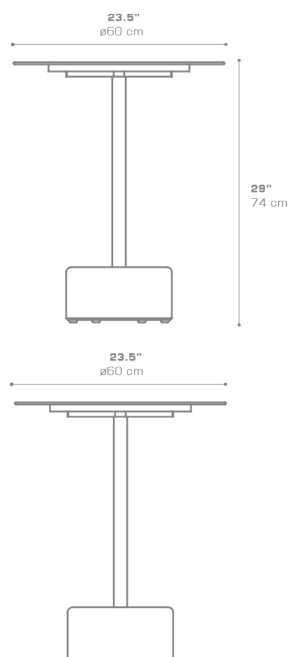

**GLYPH Bistro Table 23.5" / 60 cm (Alu Top | Stone Base)**  
GLY26

Protective cover available

Suitable for rooftop

Heavier than regular items, suitable for more windy areas

Assembly

**DIMENSIONS****CONFIGURATIONS**

FRAME &amp; TOP : Powder Coated Aluminum Ultra Durable

BASE : Stone

Protective Cover :  
GLY01PC  
GLYPC-1 Protective Cover  
GLYPH Bistro Table Dia 23.5" / 60 Cm + 2 Chairs**PACKING DETAILS**NW : 71 lb | 32 kg  
GW : 90 lb | 41 kg  
VOL : 7.5 ft<sup>3</sup> | 0.21 m<sup>3</sup>  
PU : 2 boxes**DOWNLOAD MATERIALS**[Powder Coating Colors](#)**ADDITIONAL INFORMATION**