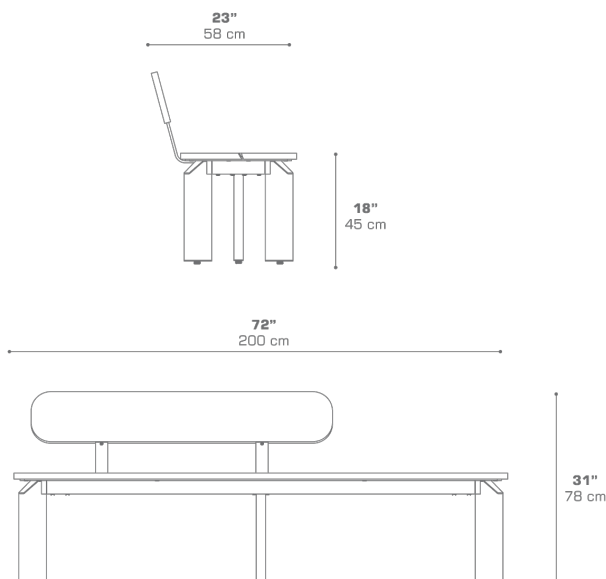

TITAN Bench 79" / 200 cm with Backrest (Teak) - Right

TIT11TEAKR

DIMENSIONS

CONFIGURATIONS

FRAME	: Powder Coating Aluminum
SEATREST	: Recycled Teak Brushed

PACKING DETAILS

NW	: 128 lb 58 kg
GW	: 151 lb 68.5 kg
VOL	: 23 ft ³ 0.64 m ³
PU	: 1 / Box