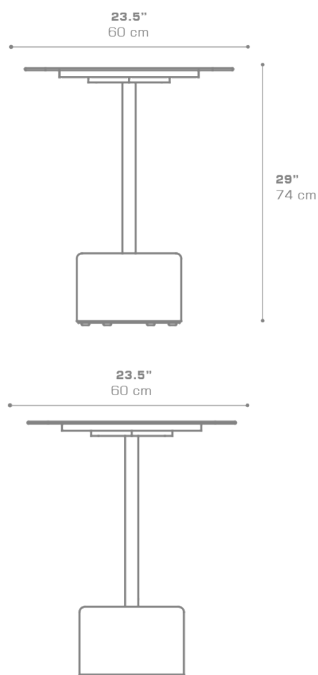

**GLYPH Bistro Table Square 23.5" / 60 cm (Alu Top | Teak Base)**  
GLY106

Protective cover available

Suitable for rooftop

Heavier than regular items, suitable for more windy areas

Assembly

Partially handcrafted, random imperfections are part of the design

Contains recycled parts, random imperfections are part of the design

**DIMENSIONS**

**CONFIGURATIONS**

FRAME & TOP : Powder Coated Aluminum Ultra Durable

BASE : Laminated Teak

Protective Cover :  
GLY101PC  
GLYPC-6 Protective Cover  
GLYPH Bistro Table Square 23.5"x23.5" / 60x60 Cm + 2 Chairs

**PACKING DETAILS**

NW : 42 lb | 19 kg  
GW : 60 lb | 27 kg  
VOL : 4 ft<sup>3</sup> | 0.11 m<sup>3</sup>  
PU : 2 boxes

**DOWNLOAD MATERIALS**

[Powder Coating Colors](#)  
[Teak](#)

**ADDITIONAL INFORMATION**