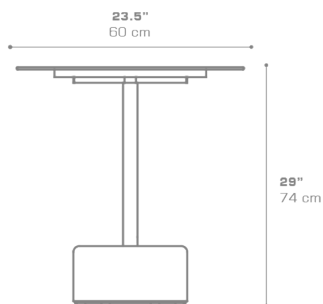

**GLYPH Bistro Table Square 23.5" / 60 cm (HPL Top
| Stone Base)**
GLY136

Protective cover available

Suitable for rooftop

Heavier than regular
items, suitable for more
windy areas

Assembly

DIMENSIONS**CONFIGURATIONS**

FRAME	: Powder Coated Aluminum Ultra Durable
BASE	: Stone
TOP	: High Pressure Laminate (HPL)

Protective Cover :
GLY101PC
GLYPC-6 Protective Cover

PACKING DETAILS

NW	: 73 lb 33 kg
GW	: 95 lb 43 kg
VOL	: 7.5 ft ³ 0.21 m ³
PU	: 2 boxes