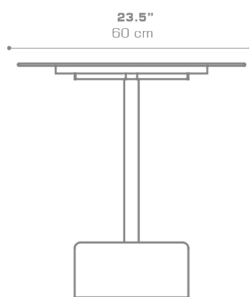

**GLYPH Bistro Table Square 23.5" / 60 cm (HPL Top
| Stone Base)**
GLY136

Protective cover available

Suitable for rooftop

Heavier than regular
items, suitable for more
windy areas

Assembly

DIMENSIONS**CONFIGURATIONS**

FRAME	: Powder Coated Aluminum Ultra Durable
BASE	: Stone
TOP	: High Pressure Laminate (HPL)

Protective Cover :
GLY101PC
GLYPC-6 Protective Cover

PACKING DETAILS

NW	: 73 lb 33 kg
GW	: 95 lb 43 kg
VOL	: 7.5 ft ³ 0.21 m ³
PU	: 2 boxes