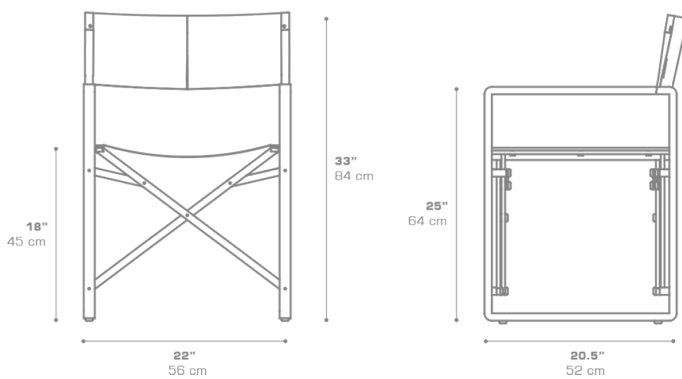

DIMENSIONS

CONFIGURATIONS

FRAME : Powder Coated Stainless Steel

PADDED SLING : Grade P

Protective Cover :
PRD001PC

PACKING DETAILS

NW : 17.5 lb | 8 kg
GW : 28.5 lb | 13 kg
VOL : 4 ft³ | 0.12 m³
PU : 1 / box

DOWNLOAD MATERIALS

[Powder Coating Colors](#)

[Textiles](#)