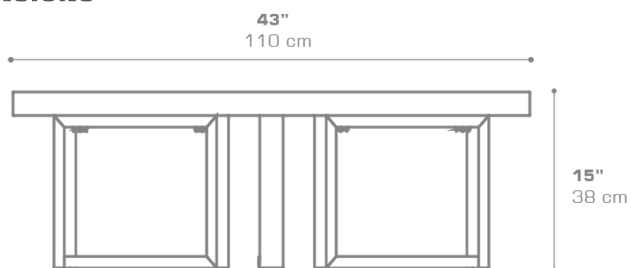

MUNIA Center Table 43" / 110 cm (Teak)

MUN209

Protective cover available

Suitable for rooftop

Heavier than regular items, suitable for more windy areas

Assembly

Partially handcrafted, random imperfections are part of the design

Contains recycled parts, random imperfections are part of the design

DIMENSIONS

CONFIGURATIONS

FRAME : Powder Coated Aluminum
TOP : Recycled Teak

Protective Cover :
MUN009PC

PACKING DETAILS

NW : 46 lb | 21 kg
GW : 60 lb | 27 kg
VOL : 8 ft³ | 0.22 m³
PU : 1 / box