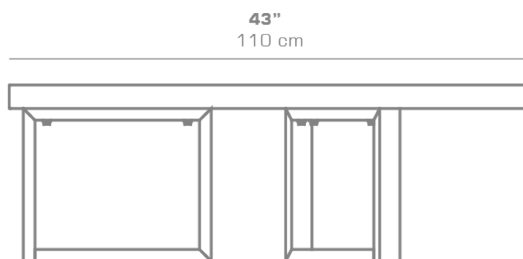

MUNIA Center Table 43" / 110 cm (Teak)

MUN209

Protective cover available

Suitable for rooftop

Heavier than regular items, suitable for more windy areas

Assembly

Partially handcrafted, random imperfections are part of the design

Contains recycled parts, random imperfections are part of the design

DIMENSIONS

CONFIGURATIONS

FRAME : Powder Coated Aluminum
TOP : Recycled Teak

Protective Cover :
MUN009PC

PACKING DETAILS

NW : 46 lb | 21 kg
GW : 60 lb | 27 kg
VOL : 8 ft³ | 0.22 m³
PU : 1 / box