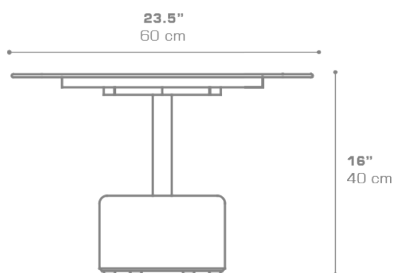

GLYPH Low Table Square 23.5" / 60 cm (Alu Top | Stone Base)
GLY121

Protective cover available

Suitable for rooftop

Heavier than regular items, suitable for more windy areas

Assembly

DIMENSIONS

CONFIGURATIONS

FRAME & TOP : Powder Coated Aluminum Ultra Durable

BASE : Stone

Protective Cover :
GLY101PC

PACKING DETAILS

NW : 55 lb | 25 kg

GW : 75 lb | 34 kg

VOL : 5 ft³ | 0.14 m³

PU : 2 Boxes