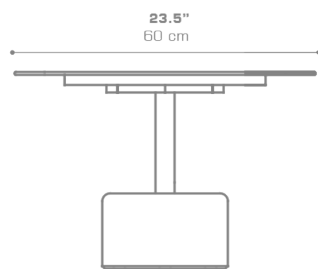

GLYPH Low Table Square 23.5" / 60 cm (Alu Top | Stone Base)
GLY121

Protective cover available

Suitable for rooftop

Heavier than regular items, suitable for more windy areas

Assembly

DIMENSIONS

CONFIGURATIONS

FRAME & TOP : Powder Coated Aluminum Ultra Durable

BASE : Stone

Protective Cover :
GLY101PC

PACKING DETAILS

NW : 55 lb | 25 kg

GW : 75 lb | 34 kg

VOL : 5 ft³ | 0.14 m³

PU : 2 Boxes