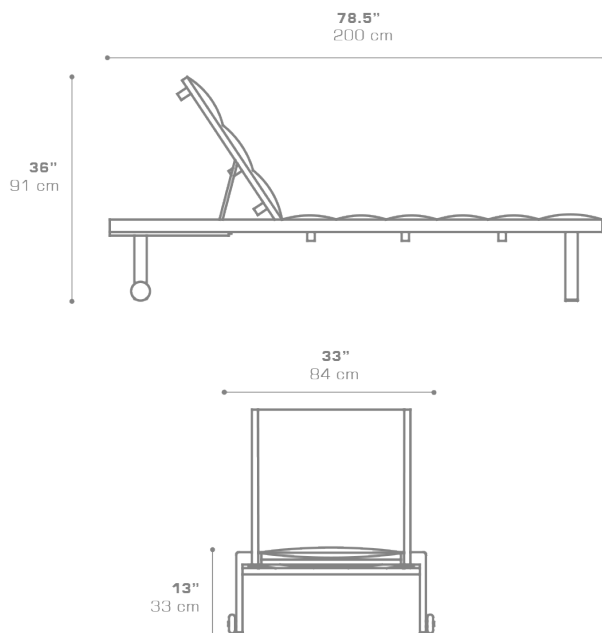

ALLUX Stackable Lounger with Wheels (Padded Sling)

MZ174PS

Protective cover available

Suitable for rooftop

Stackable

Heavier than regular items, suitable for more windy areas

DIMENSIONS

CONFIGURATIONS

FRAME : Powder Coated Aluminum

PADDED SLING : Grade P

Protective Cover :
MZ174PC Protective Cover

PACKING DETAILS

NW : 35 lb | 16 kg
GW : 57 lb | 26 kg
VOL : 15 ft³ | 0.42 m³
PU : 2 / Box

DOWNLOAD MATERIALS