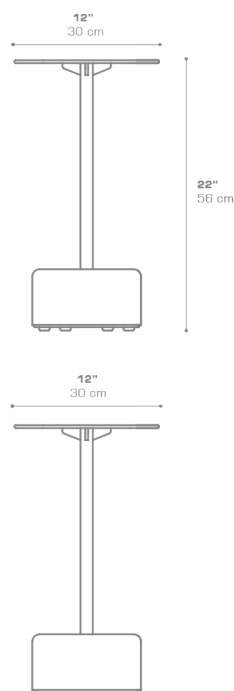

## GLYPH Side Table Square 12" / 30 cm (Alu Top | Teak Base)

GLY104

Protective cover available

Partially handcrafted, random imperfections are part of the design

Contains recycled parts, random imperfections are part of the design

### DIMENSIONS

### CONFIGURATIONS

FRAME & TOP : Powder Coated Aluminum Ultra Durable

BASE : Laminated Teak

Protective Cover :  
GLY104PC

### PACKING DETAILS

NW : 13 lb | 6 kg  
GW : 20 lb | 9 kg  
VOL : 2.5 ft<sup>3</sup> | 0.07 m<sup>3</sup>  
PU : 1 / Box