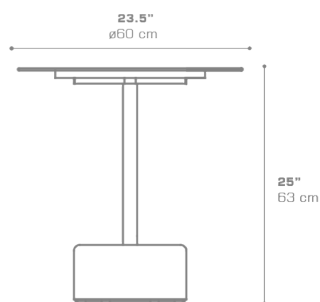

GLYPH Tea Table 23.5" / 60 cm (Alu Top | Stone Base)
GLY25

Protective cover available

Suitable for rooftop

Heavier than regular items, suitable for more windy areas

Assembly

DIMENSIONS

CONFIGURATIONS

FRAME & TOP : Powder Coated Aluminum Ultra Durable

BASE : Stone

Protective Cover :
GLY01PC

PACKING DETAILS

NW : 68 lb | 31 kg
GW : 88 lb | 40 kg
VOL : 7 ft³ | 0.19 m³
PU : 2 Boxes

DOWNLOAD MATERIALS

[Powder Coating Colors](#)