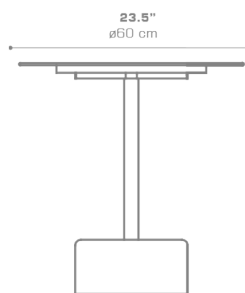

GLYPH Tea Table 23.5" / 60 cm (Alu Top | Stone Base)
GLY25

Protective cover available

Suitable for rooftop

Heavier than regular items, suitable for more windy areas

Assembly

DIMENSIONS

CONFIGURATIONS

FRAME & TOP : Powder Coated Aluminum Ultra Durable

BASE : Stone

Protective Cover :
GLY01PC

PACKING DETAILS

NW : 68 lb | 31 kg
GW : 88 lb | 40 kg
VOL : 7 ft³ | 0.19 m³
PU : 2 Boxes

DOWNLOAD MATERIALS

[Powder Coating Colors](#)