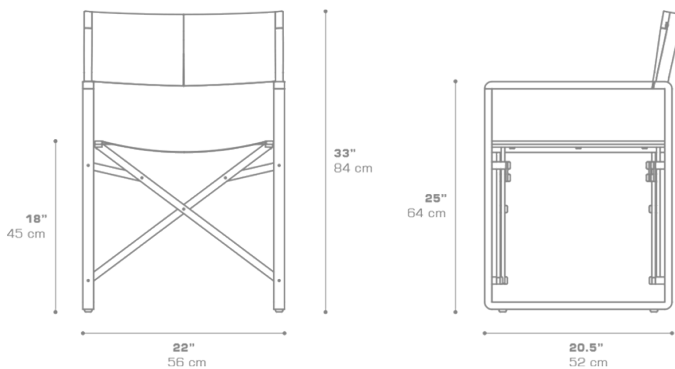

PRADO Dining Chair (Teak Armrest) - Sling
PRD102

Protective cover available

Suitable for rooftop

Heavier than regular items, suitable for more windy areas

DIMENSIONS

CONFIGURATIONS

FRAME : Powder Coating Stainless Steel

SLING : Grade K | Q | U

Protective Cover :
PRD001PC

PACKING DETAILS

NW : 17.5 lb | 8 kg
GW : 28.5 lb | 13 kg
VOL : 4 ft³ | 0.12 m³
PU : 1 / Box

DOWNLOAD MATERIALS

[Powder Coating Colors](#)

[Textiles](#)