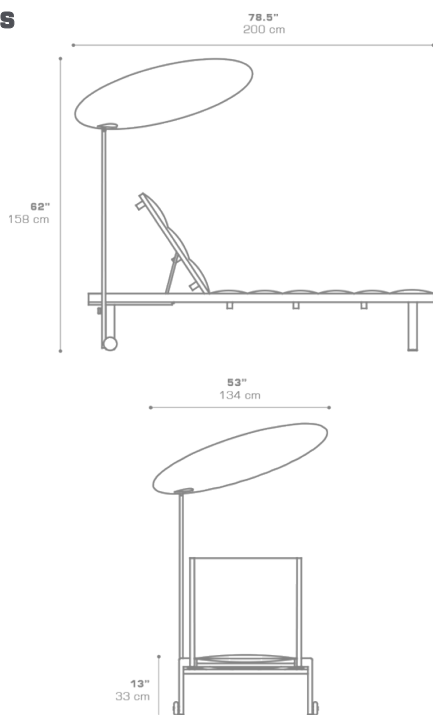

ALLUX Lounger with Shade (Padded Sling)
MZ177PS

Protective cover available

DIMENSIONS

CONFIGURATIONS

FRAME	: Powder Coated Aluminum
PADDED SLING	: Grade P
SHADE	: Grade K

Protective Cover :
MZ177PC Protective Cover for lounger only

PACKING DETAILS

VOL	: 19.5 ft ³ 0.55 m ³
NW	: 51 lb 23 kg
GW	: 68 lb 31 kg
PU	: 2 Boxes

DOWNLOAD MATERIALS

[Powder Coating Colors](#)

[Textiles](#)