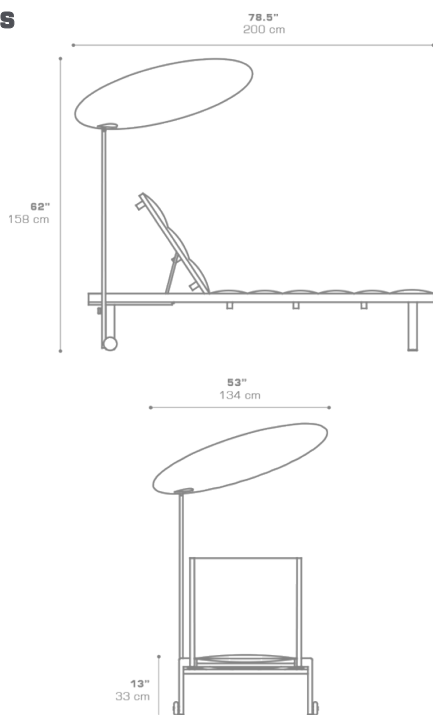

**ALLUX Lounger with Shade (Padded Sling)**  
MZ177PS

Protective cover available

**DIMENSIONS**

**CONFIGURATIONS**

- FRAME : Powder Coated Aluminum
- PADDED SLING : Grade P
- SHADE : Grade K

Protective Cover :  
MZ177PC Protective Cover for lounger only

**PACKING DETAILS**

- VOL : 19.5 ft<sup>3</sup> | 0.55 m<sup>3</sup>
- NW : 51 lb | 23 kg
- GW : 68 lb | 31 kg
- PU : 2 Boxes

**DOWNLOAD MATERIALS**

- [Powder Coating Colors](#)
- [Textiles](#)