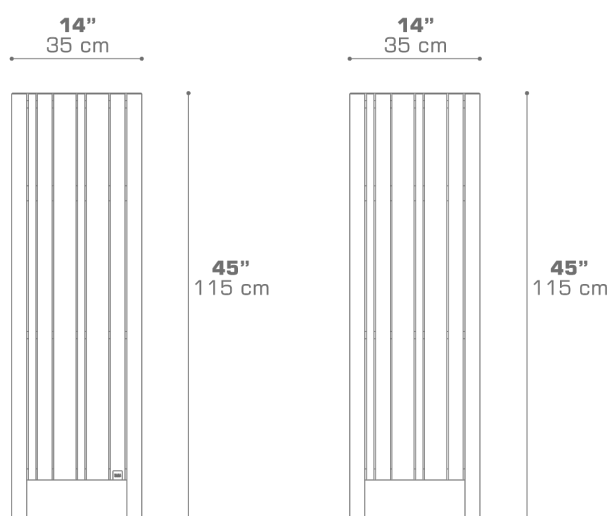

IMO Teak Planter 14" x 14" x 45" / 35 x 35 x 115 cm IM001

DIMENSIONS

CONFIGURATIONS

FRAME : Laminated Teak Brushed

PACKING DETAILS

VOL : 7 ft3 | 0.2 m3
NW : 55 lb | 25 kg
GW : 64.5 lb | 29 kg
PU : 1 / Box

DOWNLOAD MATERIALS