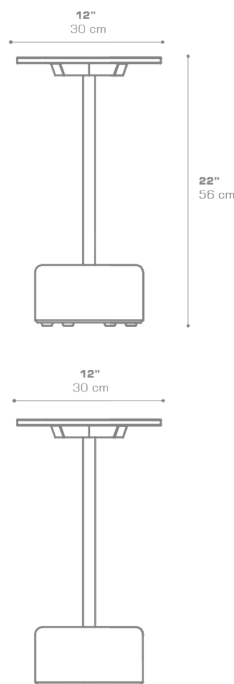

## GLYPH Side Table Square 12" / 30 cm (HPL Top | Teak Base)

GLY114

Protective cover available

Partially handcrafted, random imperfections are part of the design

Contains recycled parts, random imperfections are part of the design

### DIMENSIONS

### CONFIGURATIONS

FRAME	: Powder Coated Aluminum Ultra Durable
BASE	: Laminated Teak
TOP	: High Pressure Laminate (HPL)

Protective Cover :  
GLY104PC Protective Cover

### PACKING DETAILS

VOL	: 2.5 ft <sup>3</sup>   0.07 m <sup>3</sup>
NW	: 13 lb   6 kg
GW	: 20 lb   9 kg
PU	: 1 / Box