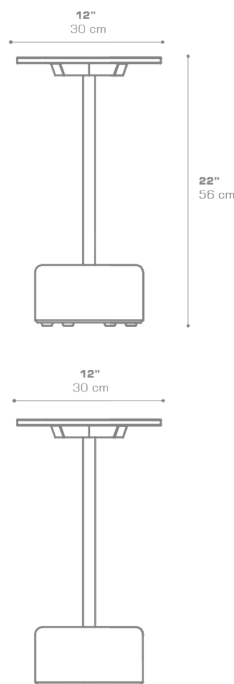

GLYPH Side Table Square 12" / 30 cm (HPL Top | Teak Base)
GLY114

Protective cover available

Partially handcrafted, random imperfections are part of the design

Contains recycled parts, random imperfections are part of the design

DIMENSIONS

CONFIGURATIONS

FRAME	: Powder Coated Aluminum Ultra Durable
BASE	: Laminated Teak
TOP	: High Pressure Laminate (HPL)

Protective Cover :
GLY104PC Protective Cover

PACKING DETAILS

VOL	: 2.5 ft ³ 0.07 m ³
NW	: 13 lb 6 kg
GW	: 20 lb 9 kg
PU	: 1 / Box