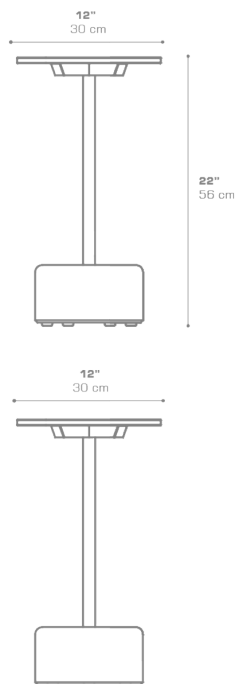

GLYPH Side Table Square 12" / 30 cm (HPL Top | Teak Base)

GLY114

Protective cover available

Partially handcrafted, random imperfections are part of the design

Contains recycled parts, random imperfections are part of the design

DIMENSIONS

CONFIGURATIONS

FRAME	: Powder Coated Aluminum Ultra Durable
BASE	: Laminated Teak
TOP	: High Pressure Laminate (HPL)

Protective Cover :
GLY104PC

PACKING DETAILS

NW	: 13 lb 6 kg
GW	: 20 lb 9 kg
VOL	: 2.5 ft ³ 0.07 m ³
PU	: 1 / Box