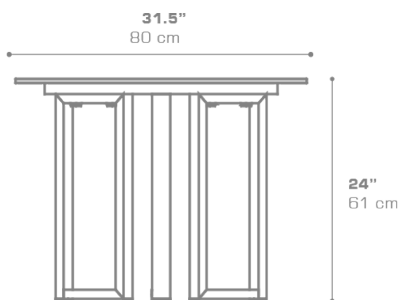

MUNIA Continental Dining Table 31.5" / 80 cm
MUN005

Protective cover available

Suitable for rooftop

Heavier than regular items, suitable for more windy areas

Assembly

DIMENSIONS**CONFIGURATIONS**

FRAME : Powder Coated Aluminum
TOP : High Pressure Laminate (HPL)

Protective Cover :
MUN005PC Top table only
MUNPC-01 Table + 2 Lounge Chairs

PACKING DETAILS

VOL : 5 ft³ | 0.14 m³
NW : 35 lb | 16 kg
GW : 46 lb | 21 kg
PU : 1 / box

DOWNLOAD MATERIALS

[Powder Coating Colors](#)
[HPL](#)