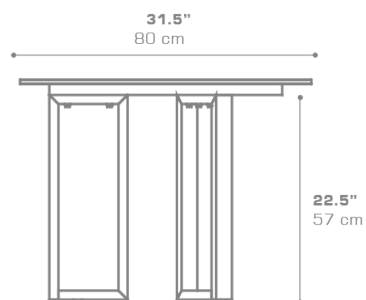

**MUNIA Continental Dining Table 31.5" / 80 cm**  
MUN005

Protective cover available

Suitable for rooftop

Heavier than regular items, suitable for more windy areas

Assembly

**DIMENSIONS**

**CONFIGURATIONS**

FRAME : Powder Coated Aluminum  
TOP : High Pressure Laminate (HPL)

Protective Cover :  
MUN005PC Top table only  
MUNPC-01 Table + 2 Lounge Chairs

**PACKING DETAILS**

VOL : 5 ft<sup>3</sup> | 0.14 m<sup>3</sup>  
NW : 35 lb | 16 kg  
GW : 46 lb | 21 kg  
PU : 1 / box