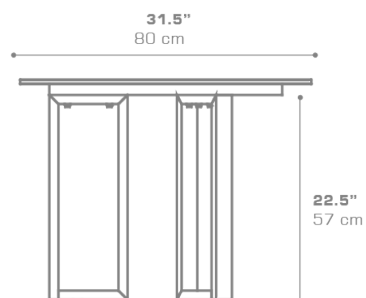

MUNIA Continental Dining Table 31.5" / 80 cm
MUN005

Protective cover available

Suitable for rooftop

Heavier than regular items, suitable for more windy areas

Assembly

DIMENSIONS**CONFIGURATIONS**

FRAME : Powder Coated Aluminum
TOP : High Pressure Laminate (HPL)

Protective Cover :
MUN005PC Top table only
MUNPC-01 Table + 2 Lounge Chairs

PACKING DETAILS

VOL : 5 ft³ | 0.14 m³
NW : 35 lb | 16 kg
GW : 46 lb | 21 kg
PU : 1 / box

DOWNLOAD MATERIALS

[Powder Coating Colors](#)
[HPL](#)