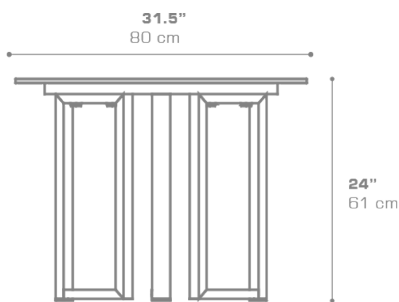

**MUNIA Continental Dining Table 31.5" / 80 cm**  
MUN005

Protective cover available

Suitable for rooftop

Heavier than regular items, suitable for more windy areas

Assembly

**DIMENSIONS**

**CONFIGURATIONS**

FRAME : Powder Coated Aluminum  
TOP : High Pressure Laminate (HPL)

Protective Cover :  
MUN005PC Top table only  
MUNPC-01 Table + 2 Lounge Chairs

**PACKING DETAILS**

VOL : 5 ft<sup>3</sup> | 0.14 m<sup>3</sup>  
NW : 35 lb | 16 kg  
GW : 46 lb | 21 kg  
PU : 1 / box