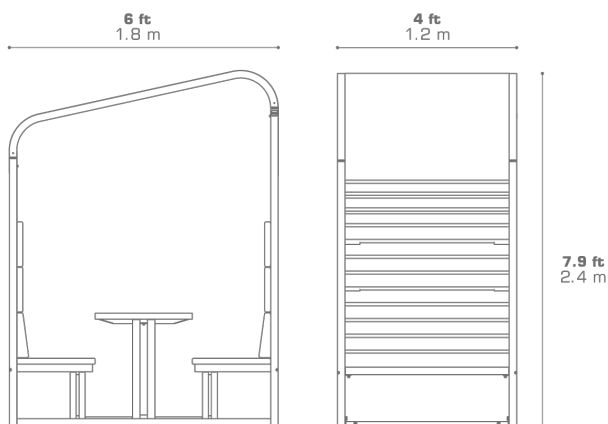

SOMBRERO Dining Booth (Aluminum Trellis) MG8140

DIMENSIONS

CONFIGURATIONS

- FRAME : Powder Coated Aluminum
- SHADE & CUSHION : Grade A | B | C | D | E

DOWNLOAD MATERIALS

[Powder Coating Colors](#)
[Textiles](#)