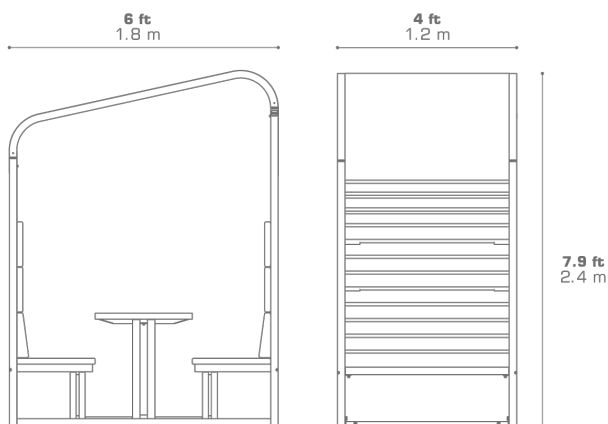

SOMBRERO Dining Booth (Aluminum Trellis) MG8140

DIMENSIONS

CONFIGURATIONS

FRAME : Powder Coated Aluminum

SHADE & CUSHION : Grade A | B | C | D | E

DOWNLOAD MATERIALS

[Powder Coating Colors](#)

[Textiles](#)