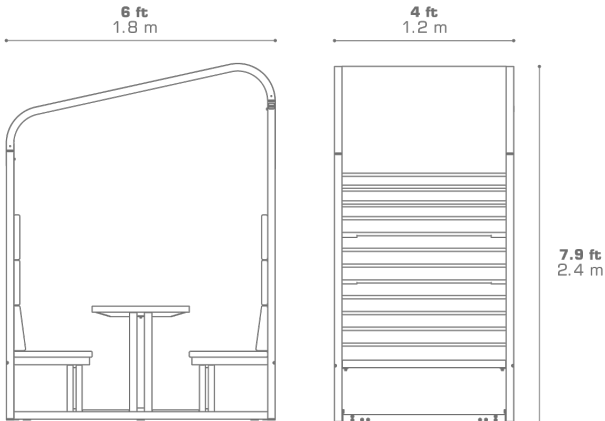

SOMBRERO Dining Booth (Aluminum Trellis)
MG8140

DIMENSIONS

CONFIGURATIONS

- FRAME : Powder Coated Aluminum
- SHADE & CUSHION : Grade A | B | C | D | E

COLOR OPTIONS | DOWNLOAD

[TEXTILES](#)
[MATERIAL & FINISHES](#)