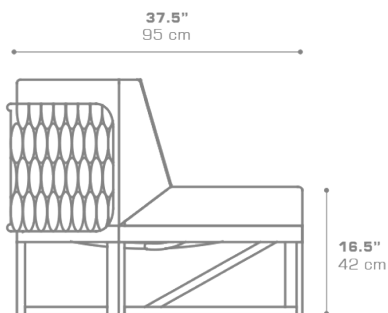

MUNIA NAYA Corner
MUN120

Protective cover available

Suitable for rooftop

Heavier than regular items, suitable for more windy areas

Partially handcrafted, random imperfections are part of the design

DIMENSIONS

CONFIGURATIONS

| | |
|---------|---------------------------|
| FRAME | : Powder Coated Aluminum |
| SHELL | : Braiding |
| CUSHION | : Grade A B C D E |

PACKING DETAILS

| | |
|-----|--|
| VOL | : 33 ft ³ 0.94 m ³ |
| NW | : 51 lb 23 kg |
| GW | : 79 lb 36 kg |
| PU | : 1 / box |
| COM | : 5.5 ly |