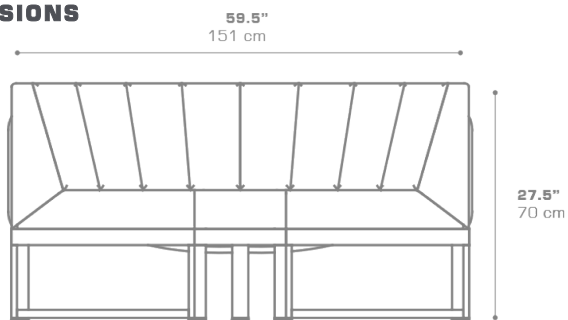

MUNIA NAYA Corner
MUN120

Protective cover available

Suitable for rooftop

Heavier than regular items, suitable for more windy areas

Partially handcrafted, random imperfections are part of the design

DIMENSIONS

CONFIGURATIONS

| | |
|---------|---------------------------|
| FRAME | : Powder Coated Aluminum |
| SHELL | : Braiding |
| CUSHION | : Grade A B C D E |

PACKING DETAILS

| | |
|-----|--|
| VOL | : 33 ft ³ 0.94 m ³ |
| NW | : 51 lb 23 kg |
| GW | : 79 lb 36 kg |
| PU | : 1 / box |
| COM | : 5.5 ly |