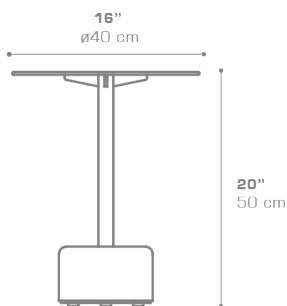

GLYPH Low Table 16" / 40 cm (Alu Top | Stone Base)
GLY23

Protective cover available

Suitable for rooftop

Heavier than regular items, suitable for more windy areas

DIMENSIONS

CONFIGURATIONS

FRAME & TOP : Powder Coated Aluminum Ultra Durable

BASE : Stone

Protective Cover :
GLY03PC Protective Cover

PACKING DETAILS

VOL : 4 ft³ | 0.11 m³

NW : 26 lb | 12 kg

GW : 35 lb | 16 kg

PU : 1 / box

DOWNLOAD MATERIALS