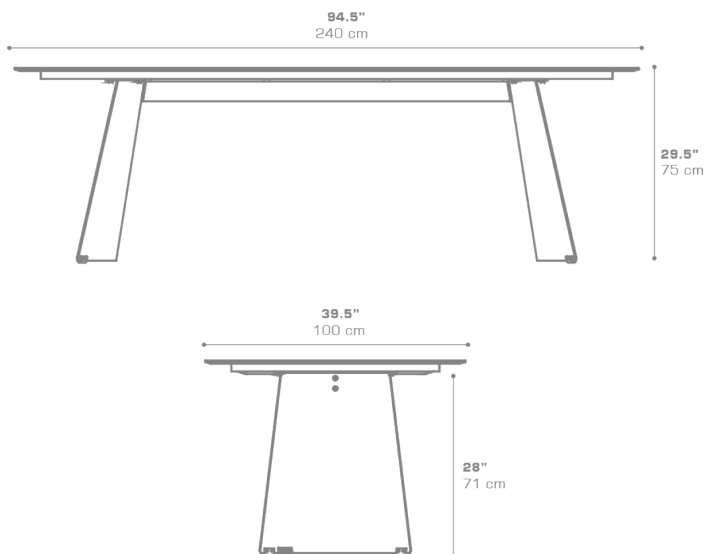

**PRADO Dining Table 94.5" / 240 cm (Sintered Stone)**  
PRD106

Protective cover available

ADA compliant / wheelchair accessible

Suitable for rooftop

Heavier than regular items, suitable for more windy areas

Assembly

**DIMENSIONS**

**CONFIGURATIONS**

FRAME : Powder Coating Galvanized  
TOP : Sintered Stone

Protective Cover :  
PRD006PC Top table only  
PRDPC-02 Table + 8 Dining Chairs

**PACKING DETAILS**

VOL : 39.5 ft<sup>3</sup> | 1.12 m<sup>3</sup>  
NW : 266 lb | 121 kg  
GW : 379 lb | 172 kg  
PU : 1 Crate & 2 Boxes