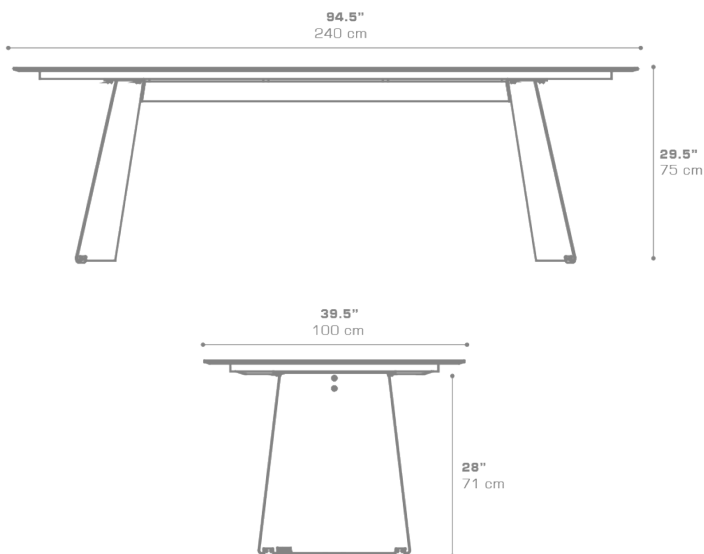

PRADO Dining Table 94.5" / 240 cm (Sintered Stone)
PRD106

Protective cover available

ADA compliant / wheelchair accessible

Suitable for rooftop

Heavier than regular items, suitable for more windy areas

Assembly

DIMENSIONS

CONFIGURATIONS

FRAME : Powder Coating Galvanized
TOP : Sintered Stone

Protective Cover :
PRD006PC Top table only
PRDPC-02 Table + 8 Dining Chairs

PACKING DETAILS

VOL : 39.5 ft³ | 1.12 m³
NW : 266 lb | 121 kg
GW : 379 lb | 172 kg
PU : 1 Crate & 2 Boxes