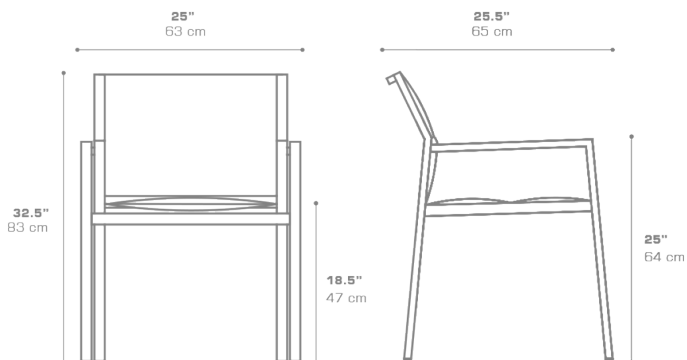

**ALLUX Stackable Armchair (Padded Sling)**  
MZ159PS

Protective cover available

Stackable

**DIMENSIONS**

**CONFIGURATIONS**

FRAME : Powder Coated Aluminum

PADDED SLING : Grade P

Protective Cover :  
MZ159PC Protective Cover

**PACKING DETAILS**

NW : 11 lb | 5 kg  
GW : 15 lb | 7 kg  
VOL : 4.5 ft<sup>3</sup> | 0.13 m<sup>3</sup>  
PU : 4 / Box

**DOWNLOAD MATERIALS**

[Powder Coating Colors](#)

[Textiles](#)