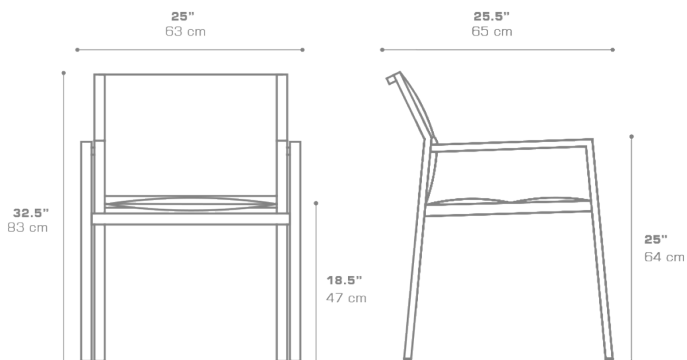

ALLUX Stackable Armchair (Padded Sling)
MZ159PS

Protective cover available

Stackable

DIMENSIONS

CONFIGURATIONS

FRAME : Powder Coated Aluminum

PADDED SLING : Grade P

Protective Cover :
MZ159PC Protective Cover

PACKING DETAILS

VOL : 4.5 ft³ | 0.13 m³

NW : 11 lb | 5 kg

GW : 15 lb | 7 kg

PU : 4 / Box

DOWNLOAD MATERIALS

[Powder Coating Colors](#)

[Textiles](#)