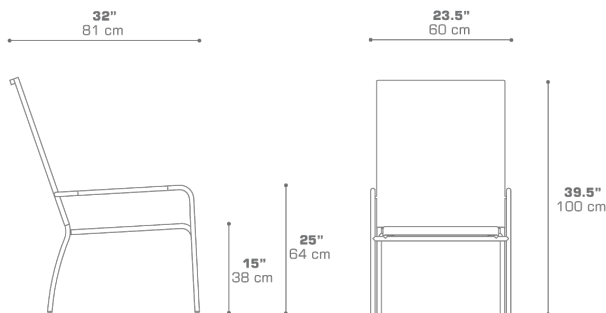

NATUN Highback Chair (Sling Armrest)
MG2607

Protective cover available

Stackable

DIMENSIONS

CONFIGURATIONS

FRAME : Powder Coating Stainless Steel

SLING : Grade K | P | Q | U

Protective Cover :
MG2607PC for 4 Chairs

PACKING DETAILS

VOL : 6 ft³ | 0.17 m³

NW : 11 lb | 5 kg

GW : 13 lb | 6 kg

PU : 4 / Box

DOWNLOAD MATERIALS

[Powder Coating Colors](#)

[Textiles](#)