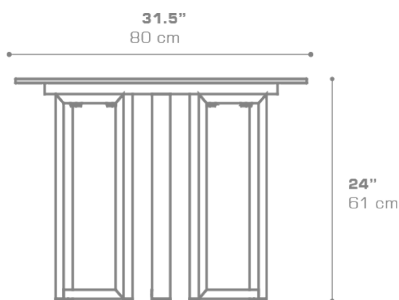

MUNIA Continental Dining Table 31.5" / 80 cm

MUN005

Protective cover available

Suitable for rooftop

Heavier than regular items, suitable for more windy areas

Assembly

DIMENSIONS

CONFIGURATIONS

FRAME : Powder Coated Aluminum
TOP : High Pressure Laminate (HPL)

Protective Cover :
MUN005PC Top table only
MUNPC-01 Table + 2 Lounge Chairs

PACKING DETAILS

VOL : 5 ft³ | 0.14 m³
NW : 35 lb | 16 kg
GW : 46 lb | 21 kg
PU : 1 / box