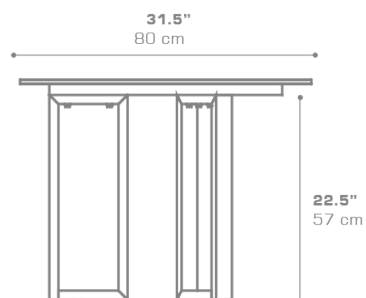

MUNIA Continental Dining Table 31.5" / 80 cm

MUN005

Protective cover available

Suitable for rooftop

Heavier than regular items, suitable for more windy areas

Assembly

DIMENSIONS

CONFIGURATIONS

FRAME : Powder Coated Aluminum
TOP : High Pressure Laminate (HPL)

Protective Cover :
MUN005PC Top table only
MUNPC-01 Table + 2 Lounge Chairs

PACKING DETAILS

VOL : 5 ft³ | 0.14 m³
NW : 35 lb | 16 kg
GW : 46 lb | 21 kg
PU : 1 / box