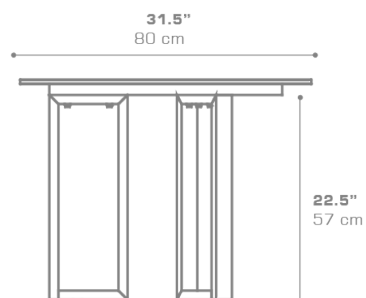

MUNIA Continental Dining Table 31.5" / 80 cm

MUN005

Protective cover available

Suitable for rooftop

Heavier than regular items, suitable for more windy areas

Assembly

DIMENSIONS

CONFIGURATIONS

FRAME : Powder Coated Aluminum
TOP : High Pressure Laminate (HPL)

Protective Cover :
MUN005PC
MUNPC-01 Protective Cover MUNIA Continental Dining Table Dia 31.5" / 80 Cm + 2 Lounge Chairs

PACKING DETAILS

NW : 35 lb | 16 kg
GW : 46 lb | 21 kg
VOL : 5 ft³ | 0.14 m³
PU : 1 / box

DOWNLOAD MATERIALS

[Powder Coating Colors](#)
[HPL](#)

ADDITIONAL INFORMATION

2