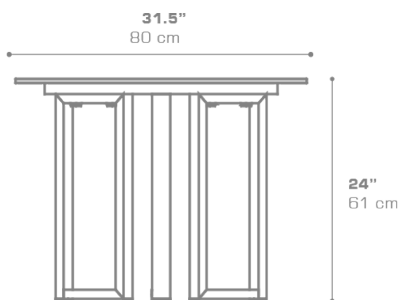

MUNIA Continental Dining Table 31.5" / 80 cm

MUN005

Protective cover available

Suitable for rooftop

Heavier than regular items, suitable for more windy areas

Assembly

DIMENSIONS

CONFIGURATIONS

FRAME : Powder Coated Aluminum
TOP : High Pressure Laminate (HPL)

Protective Cover :
MUN005PC
MUNPC-01 Protective Cover MUNIA Continental Dining Table Dia 31.5" / 80 Cm + 2 Lounge Chairs

PACKING DETAILS

NW : 35 lb | 16 kg
GW : 46 lb | 21 kg
VOL : 5 ft³ | 0.14 m³
PU : 1 / box

DOWNLOAD MATERIALS

[Powder Coating Colors](#)
[HPL](#)

ADDITIONAL INFORMATION

2