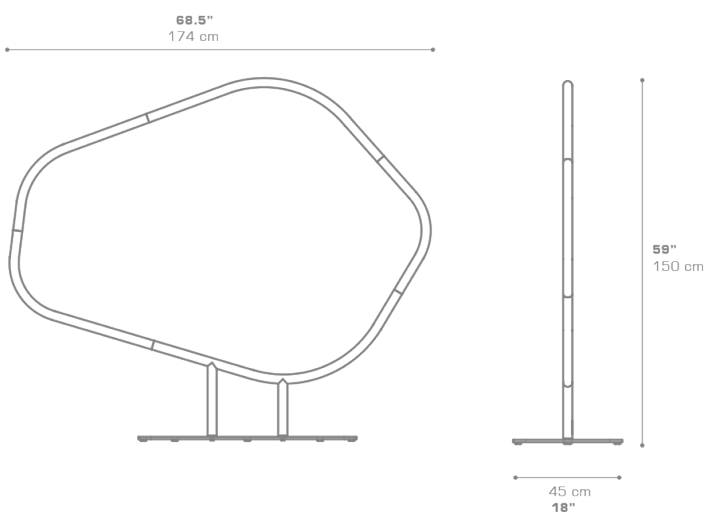

ARO Divider Model B (Rope weaving) ARO3

Protective cover available

Suitable for rooftop

Heavier than regular items, suitable for more windy areas

Assembly

DIMENSIONS

CONFIGURATIONS

FRAME : Powder Coated Aluminum

PACKING DETAILS

VOL : 16.5 ft³ | 0.47 m³
 NW : 88 lb | 40 kg
 GW : 121 lb | 55 kg
 PU : 2 Boxes

DOWNLOAD MATERIALS

[Powder Coating Colors](#)
[Rope Weave](#)