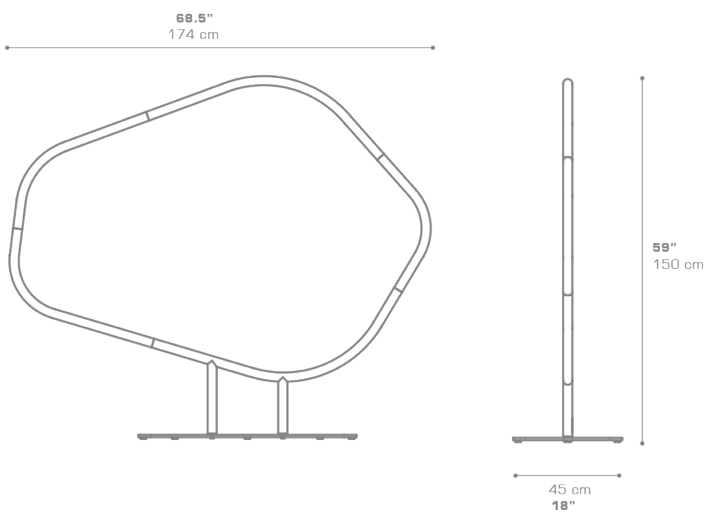

ARO Divider Model B (Rope weaving) ARO3

Protective cover available

Suitable for rooftop

Heavier than regular items, suitable for more windy areas

Assembly

DIMENSIONS

CONFIGURATIONS

FRAME : Powder Coated Aluminum

PACKING DETAILS

VOL : 16.5 ft³ | 0.47 m³
 NW : 88 lb | 40 kg
 GW : 121 lb | 55 kg
 PU : 2 Boxes

DOWNLOAD MATERIALS

[Powder Coating Colors](#)

[Rope Weave](#)