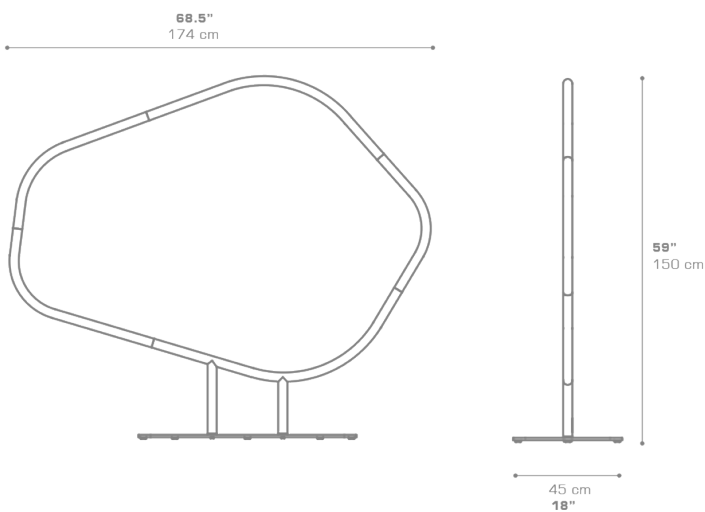

ARO Divider Model B (Rope weaving) ARO3

Protective cover available

Suitable for rooftop

Heavier than regular items, suitable for more windy areas

Assembly

DIMENSIONS

CONFIGURATIONS

FRAME : Powder Coated Aluminum

PACKING DETAILS

VOL : 16.5 ft³ | 0.47 m³
 NW : 88 lb | 40 kg
 GW : 121 lb | 55 kg
 PU : 2 Boxes

DOWNLOAD MATERIALS

[Powder Coating Colors](#)
[Rope Weave](#)