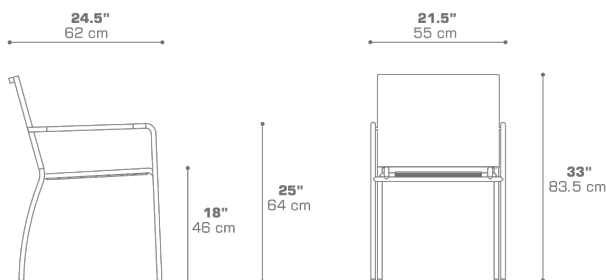

NATUN Stacking Chair (Teak Armrest) MG2610

Protective cover available

Stackable

DIMENSIONS

CONFIGURATIONS

FRAME : Powder Coating Stainless Steel
SLING : Grade K | P | Q | U
ARMREST : Premium Teak Smooth Sanded

Protective Cover :
MG2601PC for 4 Chairs

PACKING DETAILS

VOL : 4 ft³ | 0.11 m³
NW : 11 lb | 5 kg
GW : 15.5 lb | 7 kg
PU : 4 / Box

DOWNLOAD MATERIALS

[Powder Coating Colors](#)
[Teak](#)
[Textiles](#)