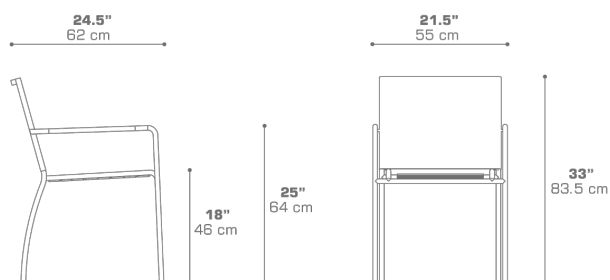

NATUN Stacking Chair (Teak Armrest)

MG2610

Protective cover available

Stackable

DIMENSIONS

CONFIGURATIONS

FRAME	: Powder Coating Stainless Steel
SLING	: Grade K P Q U
ARMREST	: Premium Teak Smooth Sanded

Protective Cover :
MG2601PC for 4 Chairs

PACKING DETAILS

VOL	: 4 ft ³ 0.11 m ³
NW	: 11 lb 5 kg
GW	: 15.5 lb 7 kg
PU	: 4 / Box

DOWNLOAD MATERIALS

[Powder Coating Colors](#)

[Teak](#)

[Textiles](#)