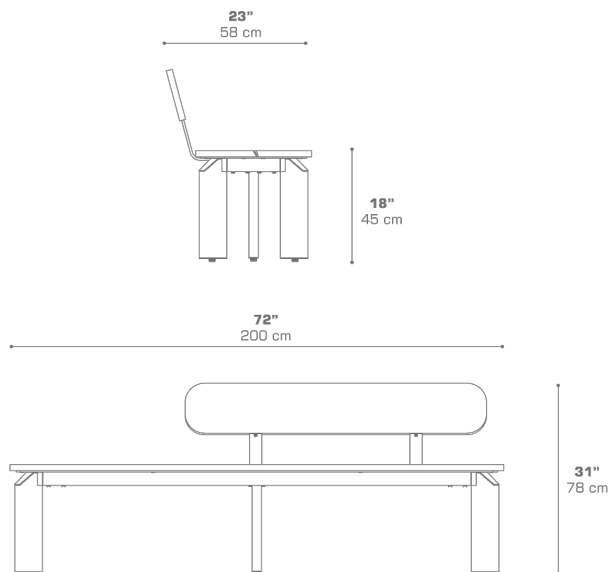

TITAN Bench 79" / 200 cm with Backrest (Teak) - Left

TIT11TEAKL

DIMENSIONS

CONFIGURATIONS

FRAME	: Powder Coating Aluminum
SEATREST	: Recycled Teak Brushed

PACKING DETAILS

NW	: 128 lb 58 kg
GW	: 151 lb 68.5 kg
VOL	: 23 ft ³ 0.64 m ³
PU	: 1 / Box