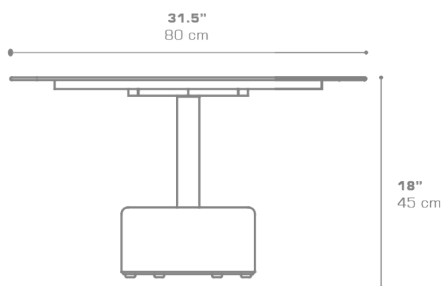

**GLYPH Low Table Square 31.5" / 80 cm (Alu Top | Stone Base)**  
GLY122

Protective cover available

Suitable for rooftop

Heavier than regular items, suitable for more windy areas

Assembly

**DIMENSIONS**

**CONFIGURATIONS**

FRAME & TOP : Powder Coated Aluminum Ultra Durable

BASE : Stone

Protective Cover :  
GLY102PC Protective Cover

**PACKING DETAILS**

VOL : 7.5 ft<sup>3</sup> | 0.21 m<sup>3</sup>

NW : 84 lb | 38 kg

GW : 106 lb | 48 kg