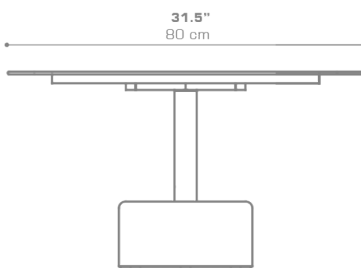

GLYPH Low Table Square 31.5" / 80 cm (Alu Top | Stone Base)
GLY122

Protective cover available

Suitable for rooftop

Heavier than regular items, suitable for more windy areas

Assembly

DIMENSIONS

CONFIGURATIONS

FRAME & TOP : Powder Coated Aluminum Ultra Durable

BASE : Stone

Protective Cover :
GLY102PC Protective Cover

PACKING DETAILS

VOL : 7.5 ft³ | 0.21 m³

NW : 84 lb | 38 kg

GW : 106 lb | 48 kg

PU : 2 Boxes