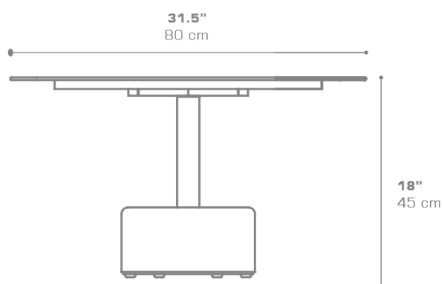

**GLYPH Low Table Square 31.5" / 80 cm (Alu Top | Stone Base)**  
GLY122

Protective cover available

Suitable for rooftop

Heavier than regular items, suitable for more windy areas

Assembly

**DIMENSIONS**

**CONFIGURATIONS**

FRAME & TOP : Powder Coated Aluminum Ultra Durable

BASE : Stone

Protective Cover :  
GLY102PC Protective Cover

**PACKING DETAILS**

VOL : 7.5 ft<sup>3</sup> | 0.21 m<sup>3</sup>

NW : 84 lb | 38 kg

GW : 106 lb | 48 kg