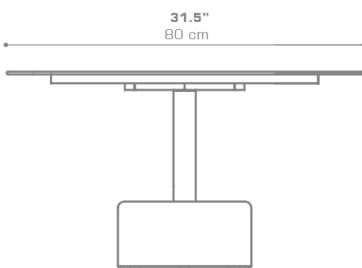

**GLYPH Low Table Square 31.5" / 80 cm (Alu Top | Stone Base)**  
GLY122

Protective cover available

Suitable for rooftop

Heavier than regular items, suitable for more windy areas

Assembly

**DIMENSIONS**

**CONFIGURATIONS**

FRAME & TOP : Powder Coated Aluminum Ultra Durable

BASE : Stone

Protective Cover :  
GLY102PC Protective Cover

**PACKING DETAILS**

VOL : 7.5 ft<sup>3</sup> | 0.21 m<sup>3</sup>

NW : 84 lb | 38 kg

GW : 106 lb | 48 kg