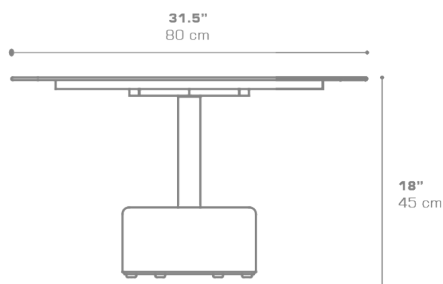

GLYPH Low Table Square 31.5" / 80 cm (Alu Top | Stone Base)
GLY122

Protective cover available

Suitable for rooftop

Heavier than regular items, suitable for more windy areas

Assembly

DIMENSIONS

CONFIGURATIONS

FRAME & TOP : Powder Coated Aluminum Ultra Durable

BASE : Stone

Protective Cover :
GLY102PC Protective Cover

PACKING DETAILS

VOL : 7.5 ft³ | 0.21 m³

NW : 84 lb | 38 kg

GW : 106 lb | 48 kg

PU : 2 Boxes