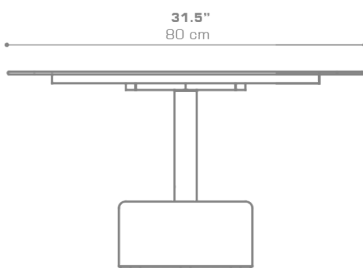

GLYPH Low Table Square 31.5" / 80 cm (Alu Top | Stone Base)
GLY122

Protective cover available

Suitable for rooftop

Heavier than regular items, suitable for more windy areas

Assembly

DIMENSIONS

CONFIGURATIONS

FRAME & TOP : Powder Coated Aluminum Ultra Durable

BASE : Stone

Protective Cover :
GLY102PC Protective Cover

PACKING DETAILS

VOL : 7.5 ft³ | 0.21 m³

NW : 84 lb | 38 kg

GW : 106 lb | 48 kg

PU : 2 Boxes