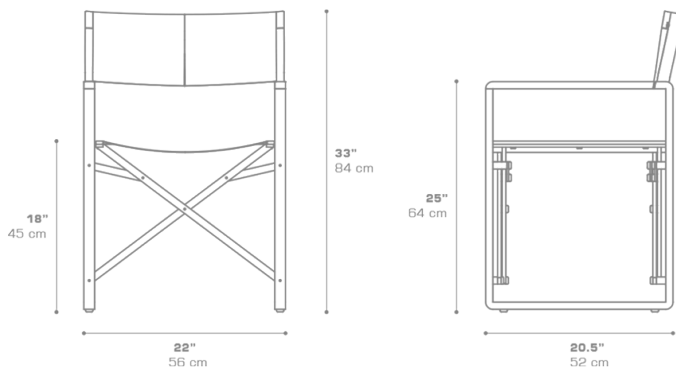

DIMENSIONS

CONFIGURATIONS

FRAME : Powder Coated Stainless Steel

PADDED SLING : Grade P

ARMREST : Recycled Teak

Protective Cover :
PRD001PC

PACKING DETAILS

VOL : 4 ft³ | 0.12 m³