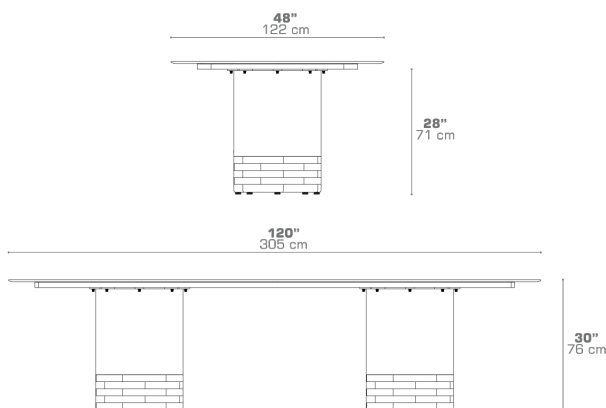

DIMENSIONS

CONFIGURATIONS

FRAME	: Premium Powder Coated : Aluminium
BASE	: Recycled Teak Smooth Sanded
TOP	: Sintered Stone

Protective Cover :
LBN018PC Top table only

PACKING DETAILS

VOL	: 50.5 ft³ | 1.43 m³
NW	: 573 lb | 260 kg
GW	: 737 lb | 334 kg
PU	: 1 Crate + 3 Boxes

DOWNLOAD MATERIALS

[Powder Coating Colors](#)
[Teak](#)
[Sintered Stone](#)

ADDITIONAL INFORMATION

10