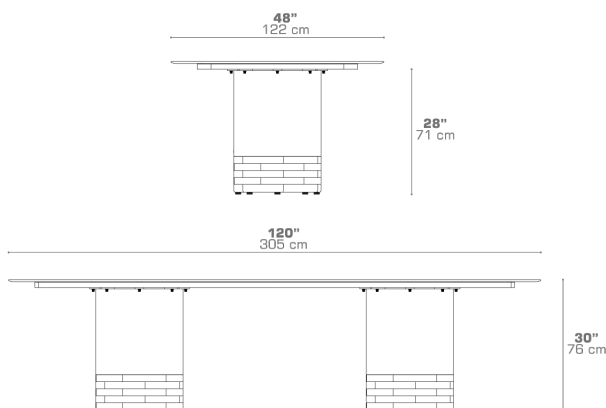

LABUAN Dining Table

LBN018

Protective cover available

DIMENSIONS

CONFIGURATIONS

FRAME	: Premium Powder Coated : Aluminium
BASE	: Recycled Teak Smooth Sanded
TOP	: Sintered Stone

Protective Cover :
LBN018PC

PACKING DETAILS

NW	: 573 lb 260 kg
GW	: 737 lb 334 kg
VOL	: 50.5 ft ³ 1.43 m ³
PU	: 1 Crate + 3 Boxes

DOWNLOAD MATERIALS

[Powder Coating Colors](#)
[Teak](#)
[Sintered Stone](#)

10