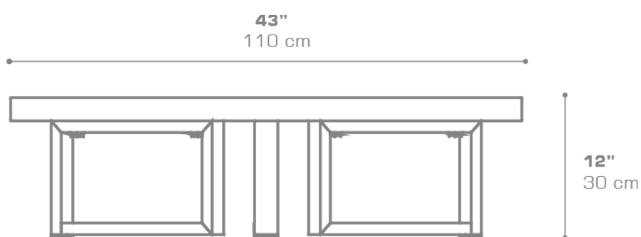

MUNIA Low Table 43 / 110 cm (HPL)
MUN025

Protective cover available

Suitable for rooftop

Heavier than regular items, suitable for more windy areas

Assembly

DIMENSIONS**CONFIGURATIONS**

FRAME : Powder Coated Aluminum
TOP : High Pressure Laminate (HPL)

Protective Cover :
MUN009PC

PACKING DETAILS

VOL : 8.5 ft³ | 0.24 m³
NW : 57 lb | 26 kg
GW : 75 lb | 34 kg
PU : 1 / box

DOWNLOAD MATERIALS

[Powder Coating Colors](#)
[HPL](#)