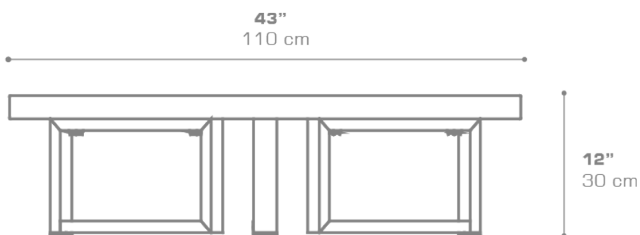

MUNIA Low Table 43 / 110 cm (HPL)
MUN025

Protective cover available

Suitable for rooftop

Heavier than regular items, suitable for more windy areas

Assembly

DIMENSIONS**CONFIGURATIONS**

FRAME : Powder Coated Aluminum
TOP : High Pressure Laminate (HPL)

Protective Cover :
MUN009PC

PACKING DETAILS

VOL : 8.5 ft³ | 0.24 m³
NW : 57 lb | 26 kg
GW : 75 lb | 34 kg
PU : 1 / box

DOWNLOAD MATERIALS

[Powder Coating Colors](#)
[HPL](#)