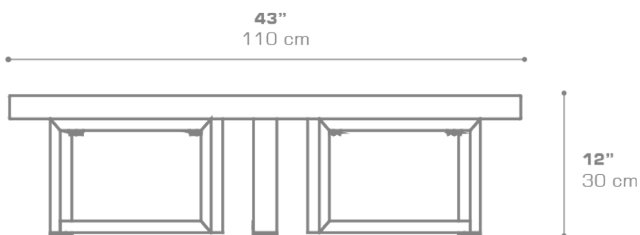

MUNIA Low Table 43 / 110 cm (HPL)
MUN025

Protective cover available

Suitable for rooftop

Heavier than regular items, suitable for more windy areas

Assembly

DIMENSIONS

CONFIGURATIONS

FRAME : Powder Coated Aluminum
TOP : High Pressure Laminate (HPL)

Protective Cover :
MUN009PC

PACKING DETAILS

VOL : 8.5 ft³ | 0.24 m³
NW : 57 lb | 26 kg
GW : 75 lb | 34 kg
PU : 1 / box

DOWNLOAD MATERIALS

[Powder Coating Colors](#)
[HPL](#)