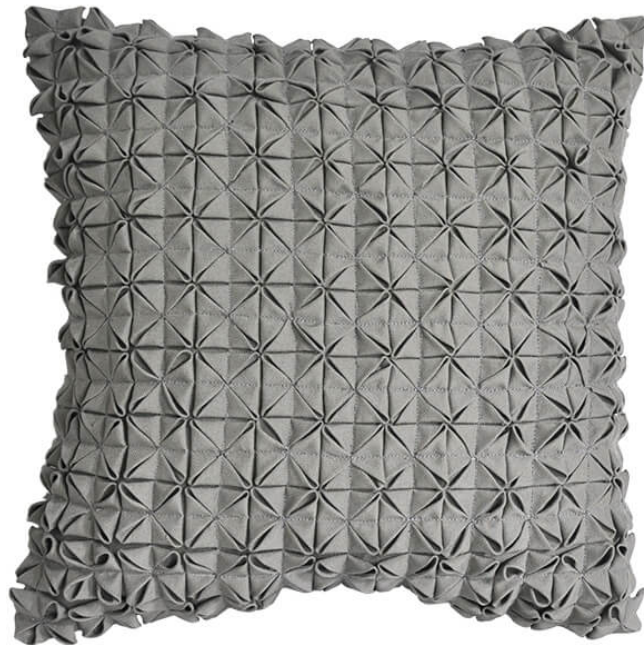

FLOWER Pillows 23.5" / 60 cm MG8229

DIMENSIONS

DIMENSION : 23.5" x 23.5" | 60 x 60 cm

CONFIGURATIONS

COVER : Grade A | B | C | D | E | H

DOWNLOAD MATERIALS

[Textiles](#)