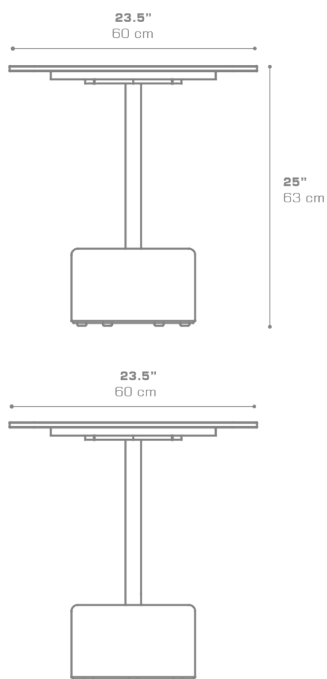

GLYPH Tea Table Square 23.5" / 60 cm (HPL Top | Teak Base)
GLY115

Protective cover available

Suitable for rooftop

Heavier than regular items, suitable for more windy areas

Assembly

Partially handcrafted, random imperfections are part of the design

Contains recycled parts, random imperfections are part of the design

DIMENSIONS

CONFIGURATIONS

FRAME	: Powder Coated Aluminum Ultra Durable
BASE	: Laminated Teak
TOP	: High Pressure Laminate (HPL)

Protective Cover :
GLY101PC Protective Cover

PACKING DETAILS

VOL	: 4 ft ³ 0.11 m ³
NW	: 40 lb 18 kg
GW	: 55 lb 25 kg
PU	: 2 Boxes

DOWNLOAD MATERIALS

[Powder Coating Colors](#)
[Teak](#)
[HPL](#)