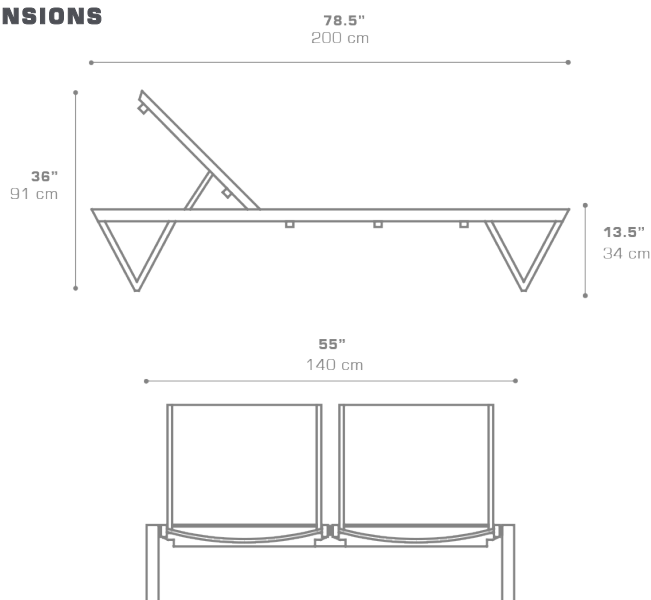

**BONDI Sunbed Double (Padded Sling)**  
BND078

Protective cover available

Suitable for rooftop

Heavier than regular items, suitable for more windy areas

**DIMENSIONS**

**CONFIGURATIONS**

FRAME : Powder Coated Aluminum

PADDED SLING : Grade P

Protective Cover :  
BND021PC

**PACKING DETAILS**

VOL : 42 ft<sup>3</sup> | 1.18 m<sup>3</sup>

NW : 66 lb | 30 kg

GW : 101 lb | 46 kg

PU : 1 / Box

**DOWNLOAD MATERIALS**