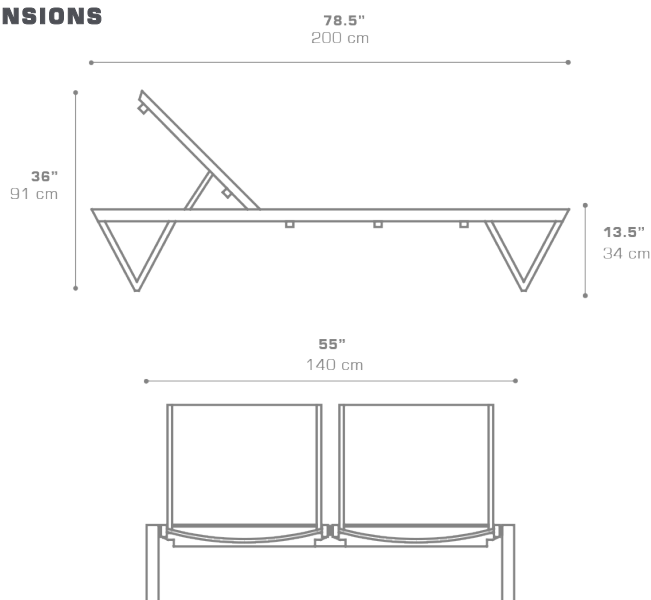

BONDI Sunbed Double (Padded Sling)
BND078

Protective cover available

Suitable for rooftop

Heavier than regular items, suitable for more windy areas

DIMENSIONS

CONFIGURATIONS

FRAME : Powder Coated Aluminum

PADDED SLING : Grade P

Protective Cover :
BND021PC

PACKING DETAILS

VOL : 42 ft³ | 1.18 m³

NW : 66 lb | 30 kg

GW : 101 lb | 46 kg

PU : 1 / Box

DOWNLOAD MATERIALS

[Powder Coating Colors](#)