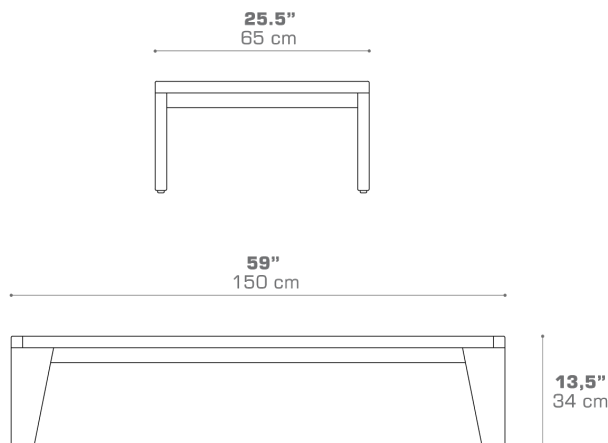

LABUAN Coffee Table LBN009

Protective cover available

DIMENSIONS

CONFIGURATIONS

FRAME & TOP : Premium Teak | Whitewash

Protective Cover :
LBN009PC

PACKING DETAILS

NW : 49 lb | 22 kg
GW : 63.5 lb | 29 kg
VOL : 16 ft³ | 0.44 m³
PU : 1 / Box