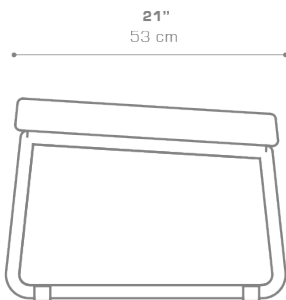

**OHANA Footrest**  
OHA07

Protective cover available

**DIMENSIONS**

**CONFIGURATIONS**

FRAME : Powder Coated Aluminum  
CUSHION : Grade A | B | C | D | E

Protective Cover :  
OHA07PC

**PACKING DETAILS**

NW : 9 lb | 4 kg  
GW : 20 lb | 9 kg  
VOL : 6 ft<sup>3</sup> | 0.17 m<sup>3</sup>  
PU : 1 Box  
COM : 1 ly