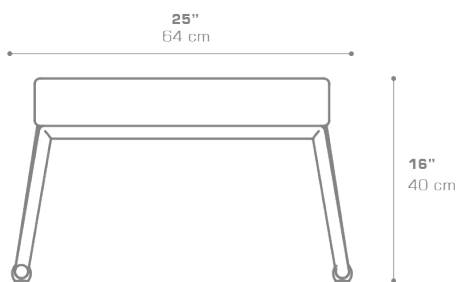

**OHANA Footrest**  
OHA07

Protective cover available

**DIMENSIONS**

**CONFIGURATIONS**

FRAME : Powder Coated Aluminum  
CUSHION : Grade A | B | C | D | E

Protective Cover :  
OHA07PC

**PACKING DETAILS**

NW : 9 lb | 4 kg  
GW : 20 lb | 9 kg  
VOL : 6 ft<sup>3</sup> | 0.17 m<sup>3</sup>  
PU : 1 Box  
COM : 1 ly