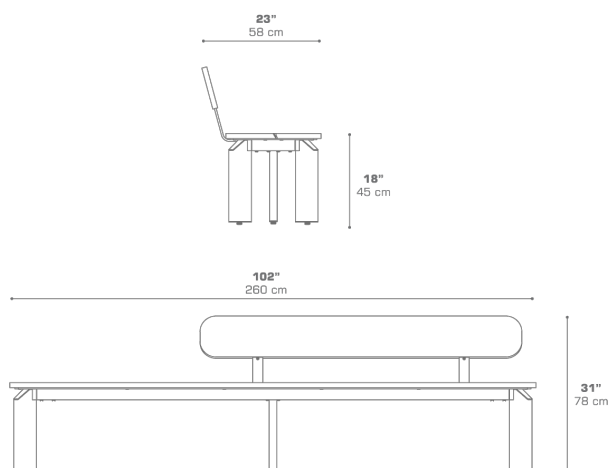

TITAN Bench 102" / 260 cm with Backrest (Teak) - Left

TIT09TEAKL

Protective cover available

DIMENSIONS

CONFIGURATIONS

FRAME : Powder Coating Aluminum
SEATREST : Recycled Teak Brushed

Protective Cover :
TIT09LPC

PACKING DETAILS

VOL : 29 ft3 | 0.83 m3
NW : 162 lb | 73.5 kg
GW : 188.5 lb | 85.5 kg
PU : 1 / Box

DOWNLOAD MATERIALS

[Powder Coating Colors](#)
[Teak](#)