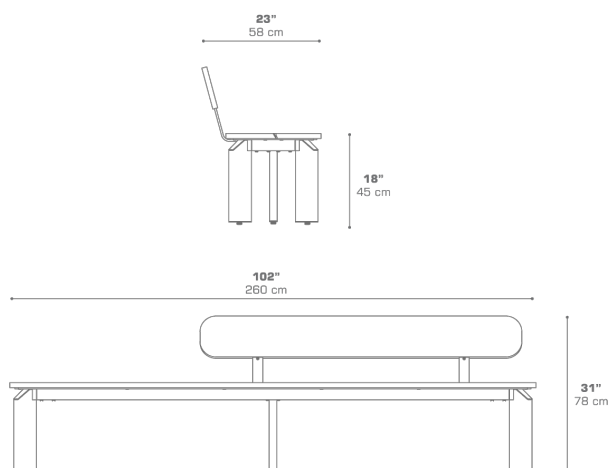

TITAN Bench 102" / 260 cm with Backrest (Teak) - Left

TIT09TEAKL

Protective cover available

DIMENSIONS

CONFIGURATIONS

FRAME : Powder Coating Aluminum
SEATREST : Recycled Teak Brushed

Protective Cover :
TIT09LPC

PACKING DETAILS

VOL : 29 ft3 | 0.83 m3
NW : 162 lb | 73.5 kg
GW : 188.5 lb | 85.5 kg
PU : 1 / Box

DOWNLOAD MATERIALS

[Powder Coating Colors](#)
[Teak](#)