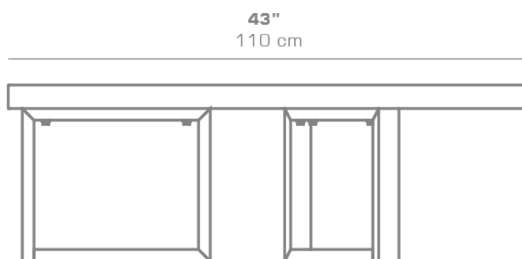

MUNIA Center Table 43" / 110 cm (Teak)
MUN209

Protective cover available

Suitable for rooftop

Heavier than regular items, suitable for more windy areas

Assembly

Partially handcrafted, random imperfections are part of the design

Contains recycled parts, random imperfections are part of the design

DIMENSIONS**CONFIGURATIONS**FRAME : Powder Coated Aluminum
TOP : Recycled TeakProtective Cover :
MUN009PC**PACKING DETAILS**VOL : 8 ft³ | 0.22 m³
NW : 46 lb | 21 kg
GW : 60 lb | 27 kg
PU : 1 / box**DOWNLOAD MATERIALS**[Powder Coating Colors](#)[Teak](#)