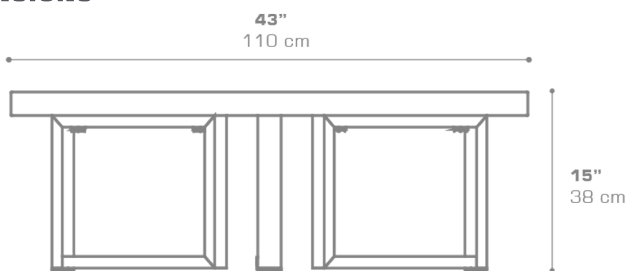

MUNIA Center Table 43" / 110 cm (Teak)
MUN209

Protective cover available

Suitable for rooftop

Heavier than regular items, suitable for more windy areas

Assembly

Partially handcrafted, random imperfections are part of the design

Contains recycled parts, random imperfections are part of the design

DIMENSIONS**CONFIGURATIONS**FRAME : Powder Coated Aluminum
TOP : Recycled TeakProtective Cover :
MUN009PC**PACKING DETAILS**VOL : 8 ft³ | 0.22 m³
NW : 46 lb | 21 kg
GW : 60 lb | 27 kg
PU : 1 / box**DOWNLOAD MATERIALS**[Powder Coating Colors](#)[Teak](#)