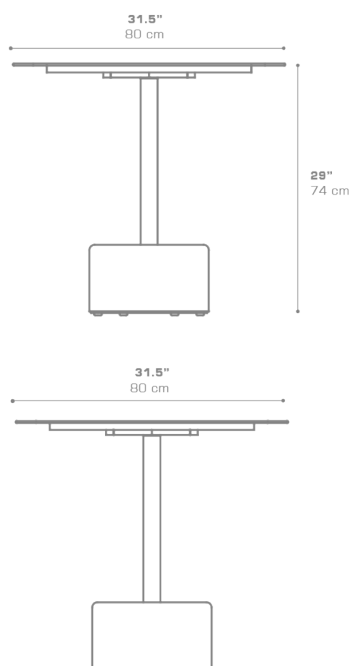

## GLYPH Bistro Table Square 31.5" / 80 cm (Alu Top | Teak Base)

GLY107

Protective cover available

Suitable for rooftop

Heavier than regular items, suitable for more windy areas

Assembly

Partially handcrafted, random imperfections are part of the design

### DIMENSIONS

### PACKING DETAILS

VOL : 6 ft<sup>3</sup> | 0.18 m<sup>3</sup>  
NW : 62 lb | 28 kg  
GW : 82 lb | 37 kg  
PU : 2 boxes