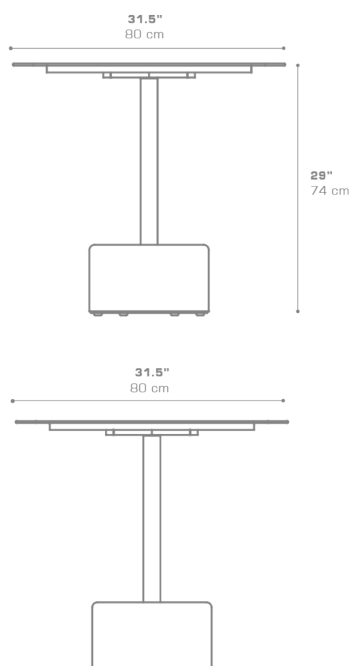

GLYPH Bistro Table Square 31.5" / 80 cm (Alu Top | Teak Base)

GLY107

Protective cover available

Suitable for rooftop

Heavier than regular items, suitable for more windy areas

Assembly

Partially handcrafted, random imperfections are part of the design

Contains recycled parts, random imperfections are part of the design

DIMENSIONS

CONFIGURATIONS

FRAME & TOP : Powder Coated Aluminum Ultra Durable

BASE : Laminated Teak

Protective Cover :
GLY102PC Top table only
GLYPC-8 Table + 3 Chairs

PACKING DETAILS

VOL : 6 ft³ | 0.18 m³
NW : 62 lb | 28 kg
GW : 82 lb | 37 kg
PU : 2 boxes

DOWNLOAD MATERIALS

[Powder Coating Colors](#)
[Teak](#)

ADDITIONAL INFORMATION

3