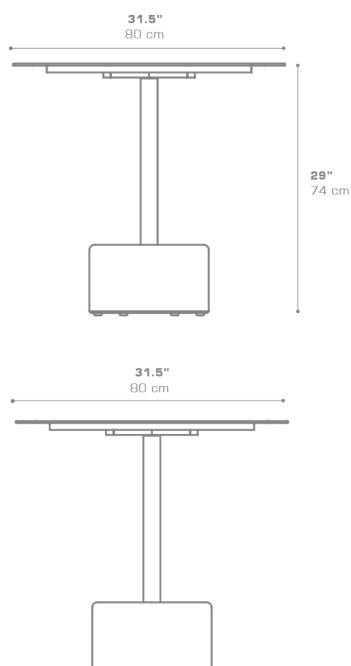

GLYPH Bistro Table Square 31.5" / 80 cm (Alu Top | Teak Base)

GLY107

Protective cover available

Suitable for rooftop

Heavier than regular items, suitable for more windy areas

Assembly

Partially handcrafted, random imperfections are part of the design

Contains recycled parts, random imperfections are part of the design

DIMENSIONS

CONFIGURATIONS

FRAME & TOP : Powder Coated Aluminum Ultra Durable

BASE : Laminated Teak

Protective Cover :
GLY102PC Top table only
GLYPC-8 Table + 3 Chairs

PACKING DETAILS

VOL : 6 ft³ | 0.18 m³

NW : 62 lb | 28 kg

GW : 82 lb | 37 kg

PU : 2 boxes

DOWNLOAD MATERIALS

[Powder Coating Colors](#)

[Teak](#)