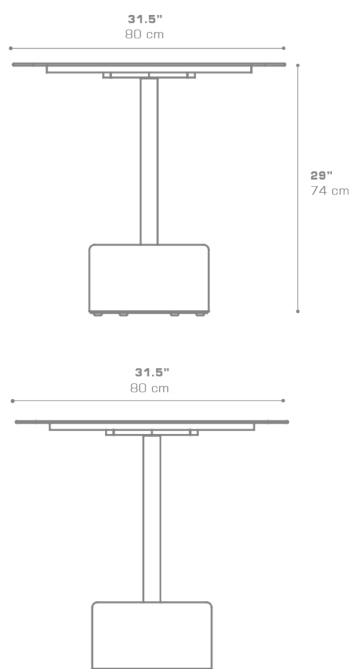

## GLYPH Bistro Table Square 31.5" / 80 cm (Alu Top | Teak Base)

GLY107

Protective cover available

Suitable for rooftop

Heavier than regular items, suitable for more windy areas

Assembly

Partially handcrafted, random imperfections are part of the design

### DIMENSIONS

### PACKING DETAILS

VOL : 6 ft<sup>3</sup> | 0.18 m<sup>3</sup>

NW : 62 lb | 28 kg

GW : 82 lb | 37 kg

PU : 2 boxes