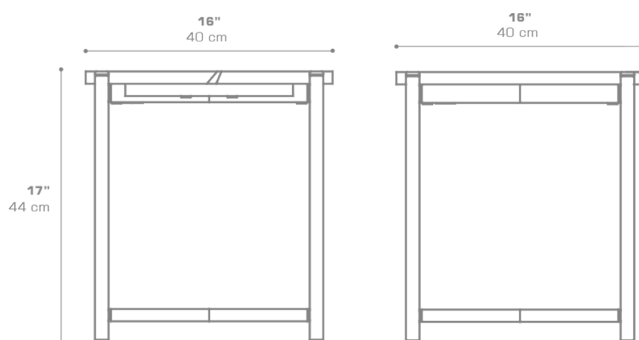

**TITAN Side Table 16" / 40 cm (Teak)**  
TIT05TEAK

Protective cover available

Partially handcrafted, random imperfections are part of the design

Contains recycled parts, random imperfections are part of the design

**DIMENSIONS****CONFIGURATIONS**

FRAME : Powder Coated Aluminum  
TOP : Recycled Teak

Protective Cover :  
TIT05PC

**PACKING DETAILS**

VOL : 3.5 ft<sup>3</sup> | 0.10 m<sup>3</sup>  
NW : 9 lb | 4 kg  
GW : 16 lb | 7 kg  
PU : 1 / Box