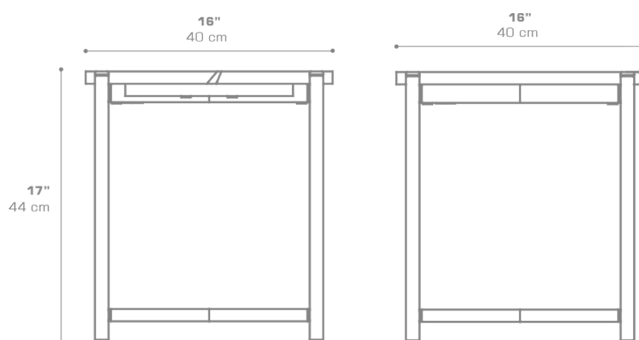

TITAN Side Table 16" / 40 cm (Teak)

TIT05TEAK

Protective cover available

Partially handcrafted, random imperfections are part of the design

Contains recycled parts, random imperfections are part of the design

DIMENSIONS

CONFIGURATIONS

FRAME : Powder Coated Aluminum
TOP : Recycled Teak

Protective Cover :
TIT05PC

PACKING DETAILS

VOL : 3.5 ft³ | 0.10 m³
NW : 9 lb | 4 kg
GW : 16 lb | 7 kg
PU : 1 / Box

DOWNLOAD MATERIALS