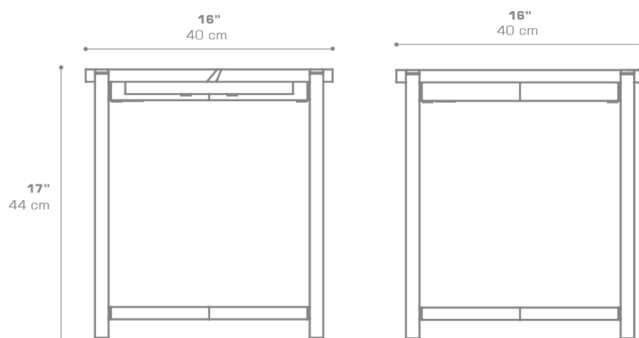

TITAN Side Table 16" / 40 cm (Teak)
TIT05TEAK

Protective cover available

Partially handcrafted, random imperfections are part of the design

Contains recycled parts, random imperfections are part of the design

DIMENSIONS**CONFIGURATIONS**

FRAME : Powder Coated Aluminum
TOP : Recycled Teak

Protective Cover :
TIT05PC

PACKING DETAILS

VOL : 3.5 ft³ | 0.10 m³
NW : 9 lb | 4 kg
GW : 16 lb | 7 kg
PU : 1 / Box

DOWNLOAD MATERIALS