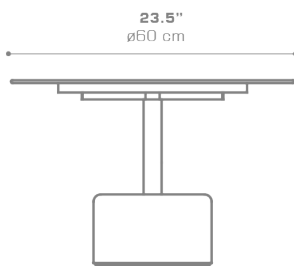

GLYPH Low Table 23.5" / 60 cm (Alu Top | Stone Base)
GLY21

Protective cover available

Suitable for rooftop

Heavier than regular items, suitable for more windy areas

Assembly

DIMENSIONS

CONFIGURATIONS

FRAME & TOP : Powder Coated Aluminum Ultra Durable

BASE : Stone

Protective Cover :
GLY01PC Protective Cover

PACKING DETAILS

VOL : 5 ft³ | 0.14 m³
NW : 53 lb | 24 kg
GW : 71 lb | 32 kg
PU : 2 boxes

DOWNLOAD MATERIALS

[Powder Coating Colors](#)