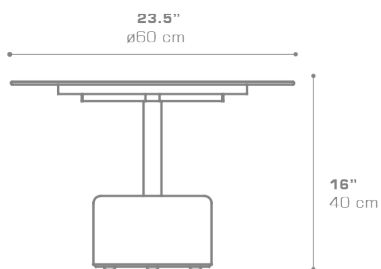

GLYPH Low Table 23.5" / 60 cm (Alu Top | Stone Base)
GLY21

Protective cover available

Suitable for rooftop

Heavier than regular items, suitable for more windy areas

Assembly

DIMENSIONS

CONFIGURATIONS

FRAME & TOP : Powder Coated Aluminum Ultra Durable

BASE : Stone

Protective Cover :
GLY01PC Protective Cover

PACKING DETAILS

VOL : 5 ft³ | 0.14 m³
NW : 53 lb | 24 kg
GW : 71 lb | 32 kg
PU : 2 boxes

DOWNLOAD MATERIALS

[Powder Coating Colors](#)