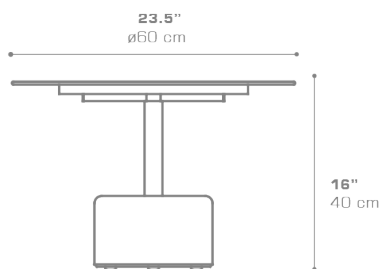

GLYPH Low Table 23.5" / 60 cm (Alu Top | Stone Base)
GLY21

Protective cover available

Suitable for rooftop

Heavier than regular items, suitable for more windy areas

Assembly

DIMENSIONS

CONFIGURATIONS

FRAME & TOP : Powder Coated Aluminum Ultra Durable

BASE : Stone

Protective Cover :
GLYO1PC Protective Cover

PACKING DETAILS

VOL : 5 ft³ | 0.14 m³

NW : 53 lb | 24 kg

GW : 71 lb | 32 kg

PU : 2 boxes

DOWNLOAD MATERIALS