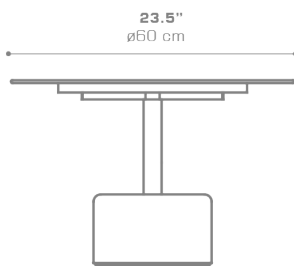

GLYPH Low Table 23.5" / 60 cm (Alu Top | Stone Base)
GLY21

Protective cover available

Suitable for rooftop

Heavier than regular items, suitable for more windy areas

Assembly

DIMENSIONS

CONFIGURATIONS

FRAME & TOP : Powder Coated Aluminum Ultra Durable

BASE : Stone

Protective Cover :
GLYO1PC Protective Cover

PACKING DETAILS

VOL : 5 ft³ | 0.14 m³

NW : 53 lb | 24 kg

GW : 71 lb | 32 kg

PU : 2 boxes

DOWNLOAD MATERIALS