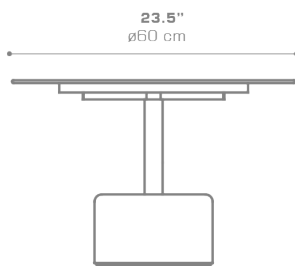

GLYPH Low Table 23.5" / 60 cm (Alu Top | Stone Base)
GLY21

Protective cover available

Suitable for rooftop

Heavier than regular items, suitable for more windy areas

Assembly

DIMENSIONS

CONFIGURATIONS

FRAME & TOP : Powder Coated Aluminum Ultra Durable

BASE : Stone

Protective Cover :
GLYO1PC Protective Cover

PACKING DETAILS

VOL : 5 ft³ | 0.14 m³

NW : 53 lb | 24 kg

GW : 71 lb | 32 kg

PU : 2 boxes

DOWNLOAD MATERIALS