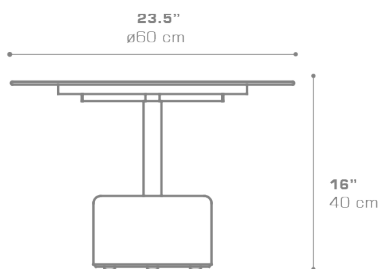

GLYPH Low Table 23.5" / 60 cm (Alu Top | Stone Base)
GLY21

Protective cover available

Suitable for rooftop

Heavier than regular items, suitable for more windy areas

Assembly

DIMENSIONS

CONFIGURATIONS

FRAME & TOP : Powder Coated Aluminum Ultra Durable

BASE : Stone

Protective Cover :
GLYO1PC Protective Cover

PACKING DETAILS

VOL : 5 ft³ | 0.14 m³

NW : 53 lb | 24 kg

GW : 71 lb | 32 kg

PU : 2 boxes

DOWNLOAD MATERIALS