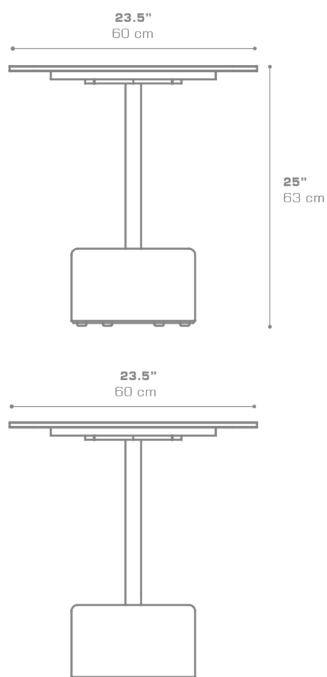

**GLYPH Tea Table Square 23.5" / 60 cm (HPL Top | Teak Base)**  
GLY115

Protective cover available

Suitable for rooftop

Heavier than regular items, suitable for more windy areas

Assembly

Partially handcrafted, random imperfections are part of the design

Contains recycled parts, random imperfections are part of the design

**DIMENSIONS**

**CONFIGURATIONS**

FRAME	: Powder Coated Aluminum Ultra Durable
BASE	: Laminated Teak
TOP	: High Pressure Laminate (HPL)

Protective Cover :  
GLY101PC Protective Cover

**PACKING DETAILS**

VOL	: 4 ft <sup>3</sup>   0.11 m <sup>3</sup>
NW	: 40 lb   18 kg
GW	: 55 lb   25 kg
PU	: 2 Boxes

**DOWNLOAD MATERIALS**

[Powder Coating Colors](#)  
[Teak](#)  
[HPL](#)