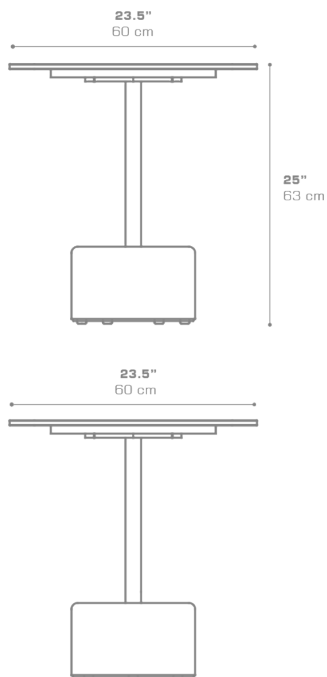

GLYPH Tea Table Square 23.5" / 60 cm (HPL Top | Teak Base)
GLY115

Protective cover available

Suitable for rooftop

Heavier than regular items, suitable for more windy areas

Assembly

Partially handcrafted, random imperfections are part of the design

Contains recycled parts, random imperfections are part of the design

DIMENSIONS

CONFIGURATIONS

- FRAME : Powder Coated Aluminum Ultra Durable
- BASE : Laminated Teak
- TOP : High Pressure Laminate (HPL)

Protective Cover :
GLY101PC

PACKING DETAILS

- NW : 40 lb | 18 kg
- GW : 55 lb | 25 kg
- VOL : 4 ft³ | 0.11 m³
- PU : 2 Boxes

DOWNLOAD MATERIALS

- [Powder Coating Colors](#)
- [Teak](#)
- [HPL](#)