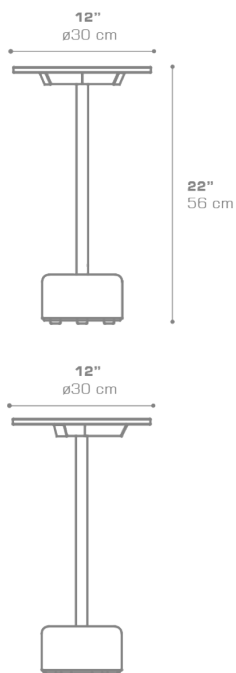

**GLYPH Side Table 12" / 30 cm (HPL Top | Stone Base)**  
GLY34

Protective cover available

**DIMENSIONS****CONFIGURATIONS**

FRAME	: Powder Coated Aluminum Ultra Durable
BASE	: Stone
TOP	: High Pressure Laminate (HPL)

Protective Cover :  
GLY04PC Protective Cover**PACKING DETAILS**

VOL	: 3 ft3   0.08 m3
NW	: 15 lb   7 kg
GW	: 24 lb   11 kg
PU	: 1 / Box

**COLOR OPTIONS | DOWNLOAD**  
[MATERIAL & FINISHES](#)