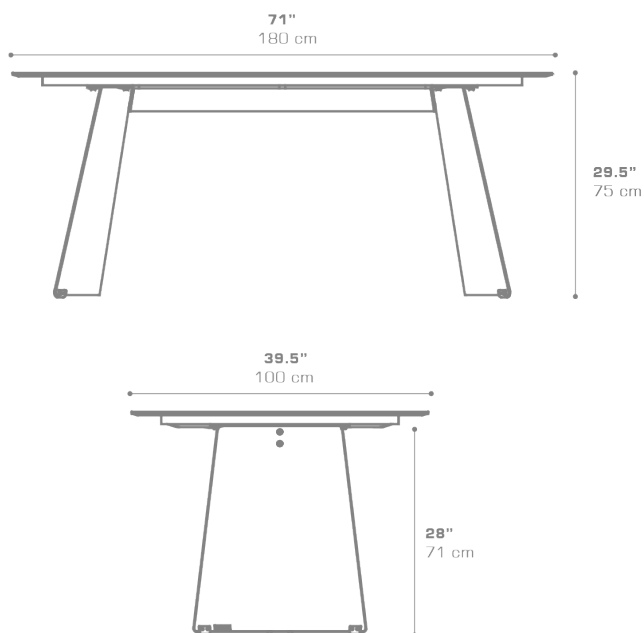

**PRADO Dining Table 71 / 180 cm (Sintered Stone)**  
PRD107

Protective cover available

ADA compliant / wheelchair accessible

Suitable for rooftop

Heavier than regular items, suitable for more windy areas

Assembly

**DIMENSIONS****CONFIGURATIONS**

FRAME : Powder Coating Galvanized  
TOP : Sintered Stone

Protective Cover :  
PRD007PC Top table only  
PRDPC-03 Table + 6 Dining Chairs

**PACKING DETAILS**

VOL : 32.5 ft<sup>3</sup> | 0.92 m<sup>3</sup>  
NW : 225 lb | 102 kg  
GW : 314 lb | 142.5 kg  
PU : 1 Crate & 2 Boxes